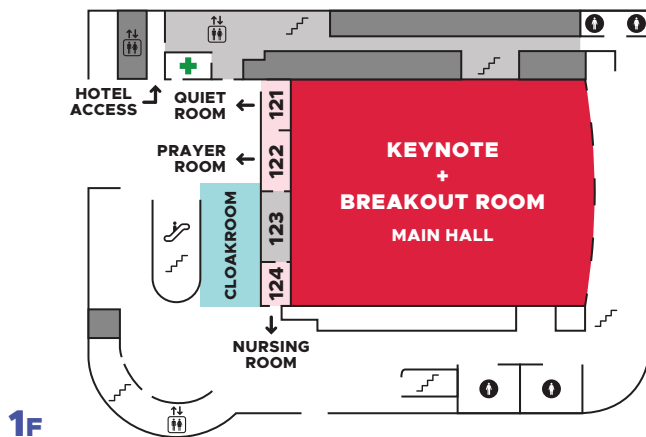

KubeCon

CloudNativeCon

Japan 2026

VENUE MAP PACIFICO YOKOHAMA

KEY

- BADGE PICK-UP
- BREAKOUT ROOMS
- CLOAKROOM
- ELEVATOR
- ESCALATOR
- + FIRST AID
- GENDER NEUTRAL TOILET
- INFO DESK
- MEETING ROOMS
- ONSITE RESOURCES
- SPONSOR STORAGE ROOM | ROOM 316
- STAIRS
- TOILETS

SCAN TO VIEW
VENUE MAPS
bit.ly/4ezfbwv

SCAN TO VIEW
EVENT RESOURCES
bit.ly/3PWBLpD

B1F ROOM 024 | SPEAKER + AMBASSADOR LOUNGE