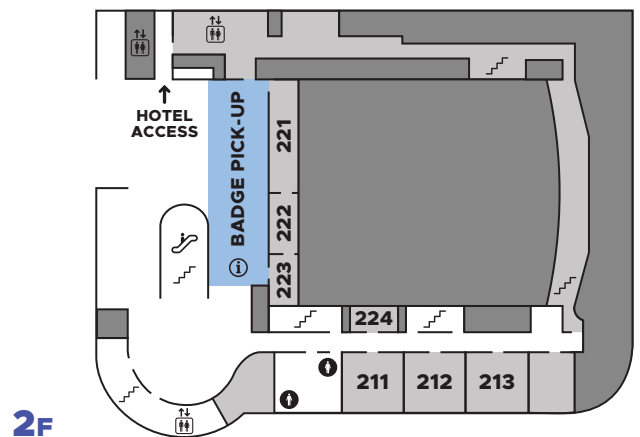

KubeCon

CloudNativeCon

Japan 2026

VENUE MAP PACIFICO YOKOHAMA

KEY

- BADGE PICK-UP
- BREAKOUT ROOMS
- CLOAKROOM
- ELEVATOR
- ESCALATOR
- + FIRST AID
- GENDER NEUTRAL TOILET
- INFO DESK
- MEETING ROOMS
- ONSITE RESOURCES
- SPONSOR STORAGE ROOM | ROOM 316
- STAIRS
- TOILETS

SCAN TO VIEW
VENUE MAPS
bit.ly/4ezfbwv

SCAN TO VIEW
EVENT RESOURCES
bit.ly/3PWBLpD

B1F ROOM 024 | SPEAKER + AMBASSADOR LOUNGE