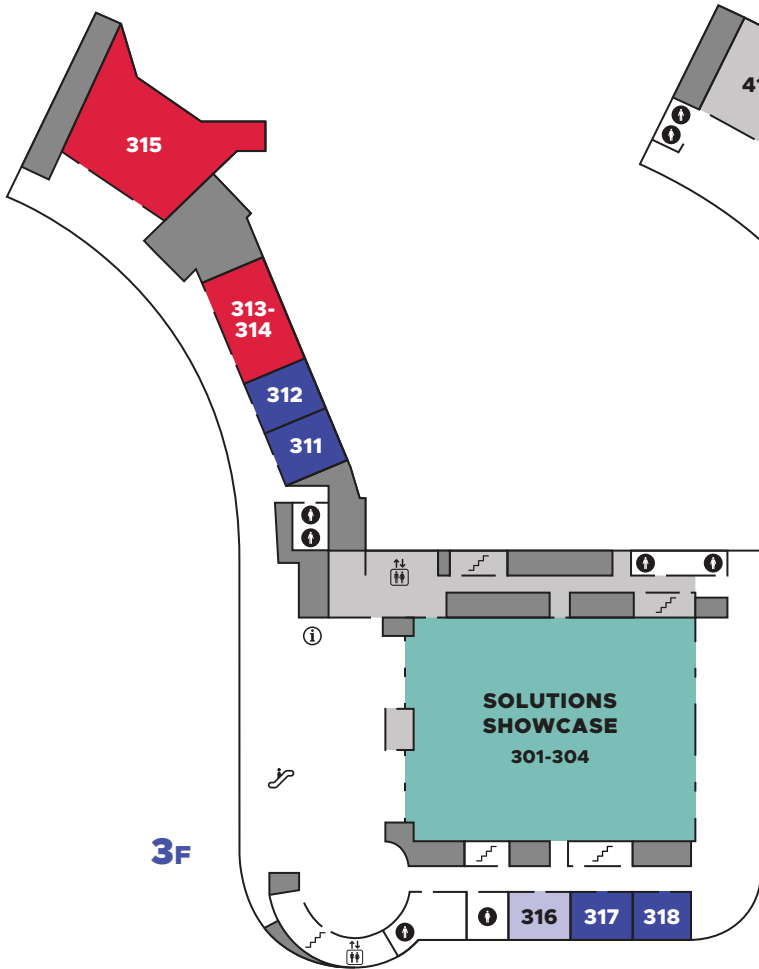

KubeCon

CloudNativeCon

Japan 2026

VENUE MAP PACIFICO YOKOHAMA

KEY

- BADGE PICK-UP
- BREAKOUT ROOMS
- CLOAKROOM
- ELEVATOR
- ESCALATOR
- + FIRST AID
- GENDER NEUTRAL TOILET
- INFO DESK
- MEETING ROOMS
- ONSITE RESOURCES
- SPONSOR STORAGE ROOM | ROOM 316
- STAIRS
- TOILETS

SCAN TO VIEW
VENUE MAPS
bit.ly/4ezfbwv

SCAN TO VIEW
EVENT RESOURCES
bit.ly/3PWBLpD

B1F ROOM 024 | SPEAKER + AMBASSADOR LOUNGE