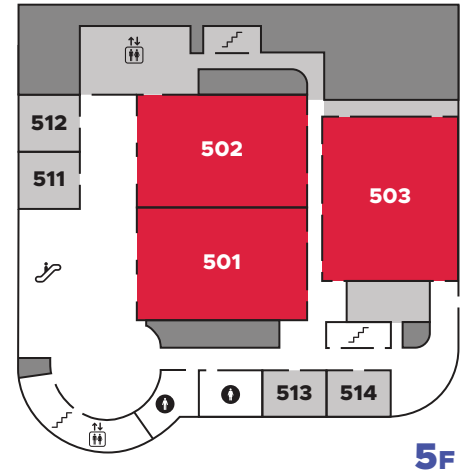

KubeCon

CloudNativeCon

Japan 2026

VENUE MAP PACIFICO YOKOHAMA

KEY

- BADGE PICK-UP
- BREAKOUT ROOMS
- CLOAKROOM
- ELEVATOR
- ESCALATOR
- + FIRST AID
- GENDER NEUTRAL TOILET
- INFO DESK
- MEETING ROOMS
- ONSITE RESOURCES
- SPONSOR STORAGE ROOM | ROOM 316
- STAIRS
- TOILETS

SCAN TO VIEW
VENUE MAPS
bit.ly/4ezfbwv

SCAN TO VIEW
EVENT RESOURCES
bit.ly/3PWBLpD

B1F ROOM 024 | SPEAKER + AMBASSADOR LOUNGE