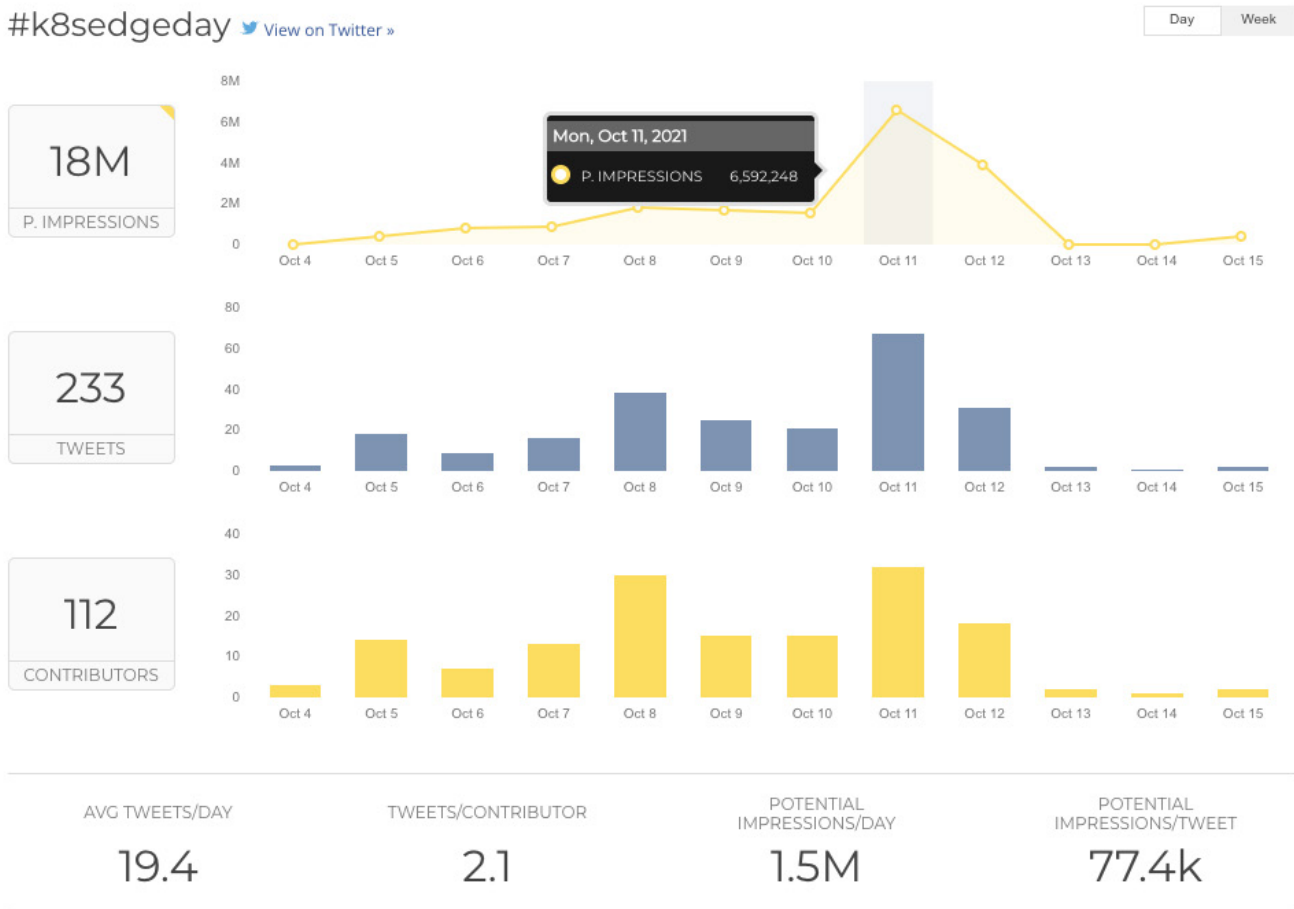

Social Media Highlights

Engagement with #k8sledgeday, October 4-15, 2021 (impressions, total tweets & contributors), with the peak impressions on Day 1 of ONE Summit at over 6M: