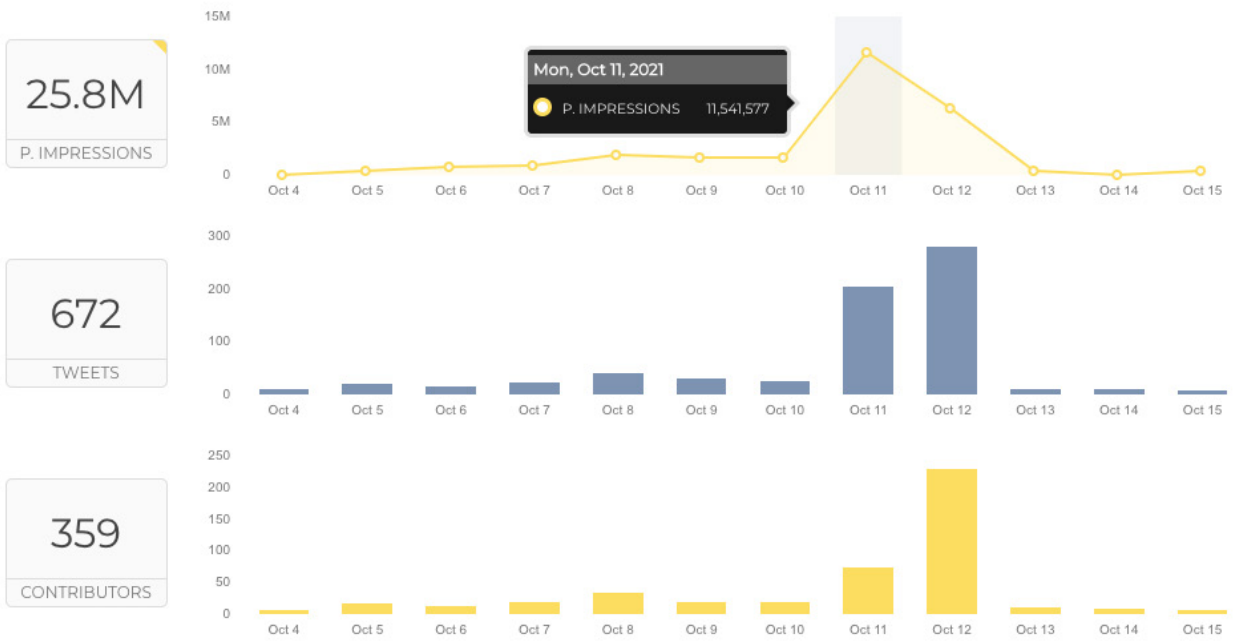

Social Media Highlights

Engagement with #onesummit, October 4-15, 2021 (impressions, total tweets & contributors), with the peak impressions on Day 1 of ONE Summit at over 11M:

2021 (October 4 - 15)

par print ecno

#onesummit [View on Twitter »](#)

Day Week

25.8M
P. IMPRESSIONS

672
TWEETS

359
CONTRIBUTORS

AVG TWEETS/DAY	TWEETS/CONTRIBUTOR	POTENTIAL IMPRESSIONS/DAY	POTENTIAL IMPRESSIONS/TWEET
56.0	1.9	2.2M	38.5k