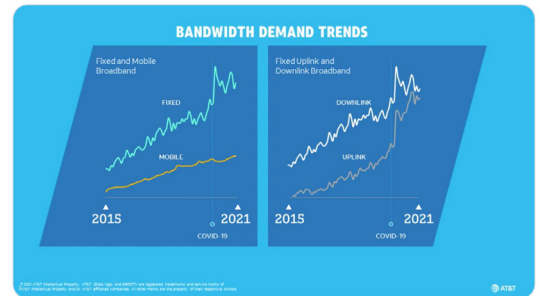

6:48 AM · Oct 12, 2021 · Twitter Web App

Jim St. Leger  
@JimStLeger

Andre Fuetsch shares that @ATT's traffic increased 40% during the pandemic. Uplink demand grew more than downlink. #ONEsummit #pandemic