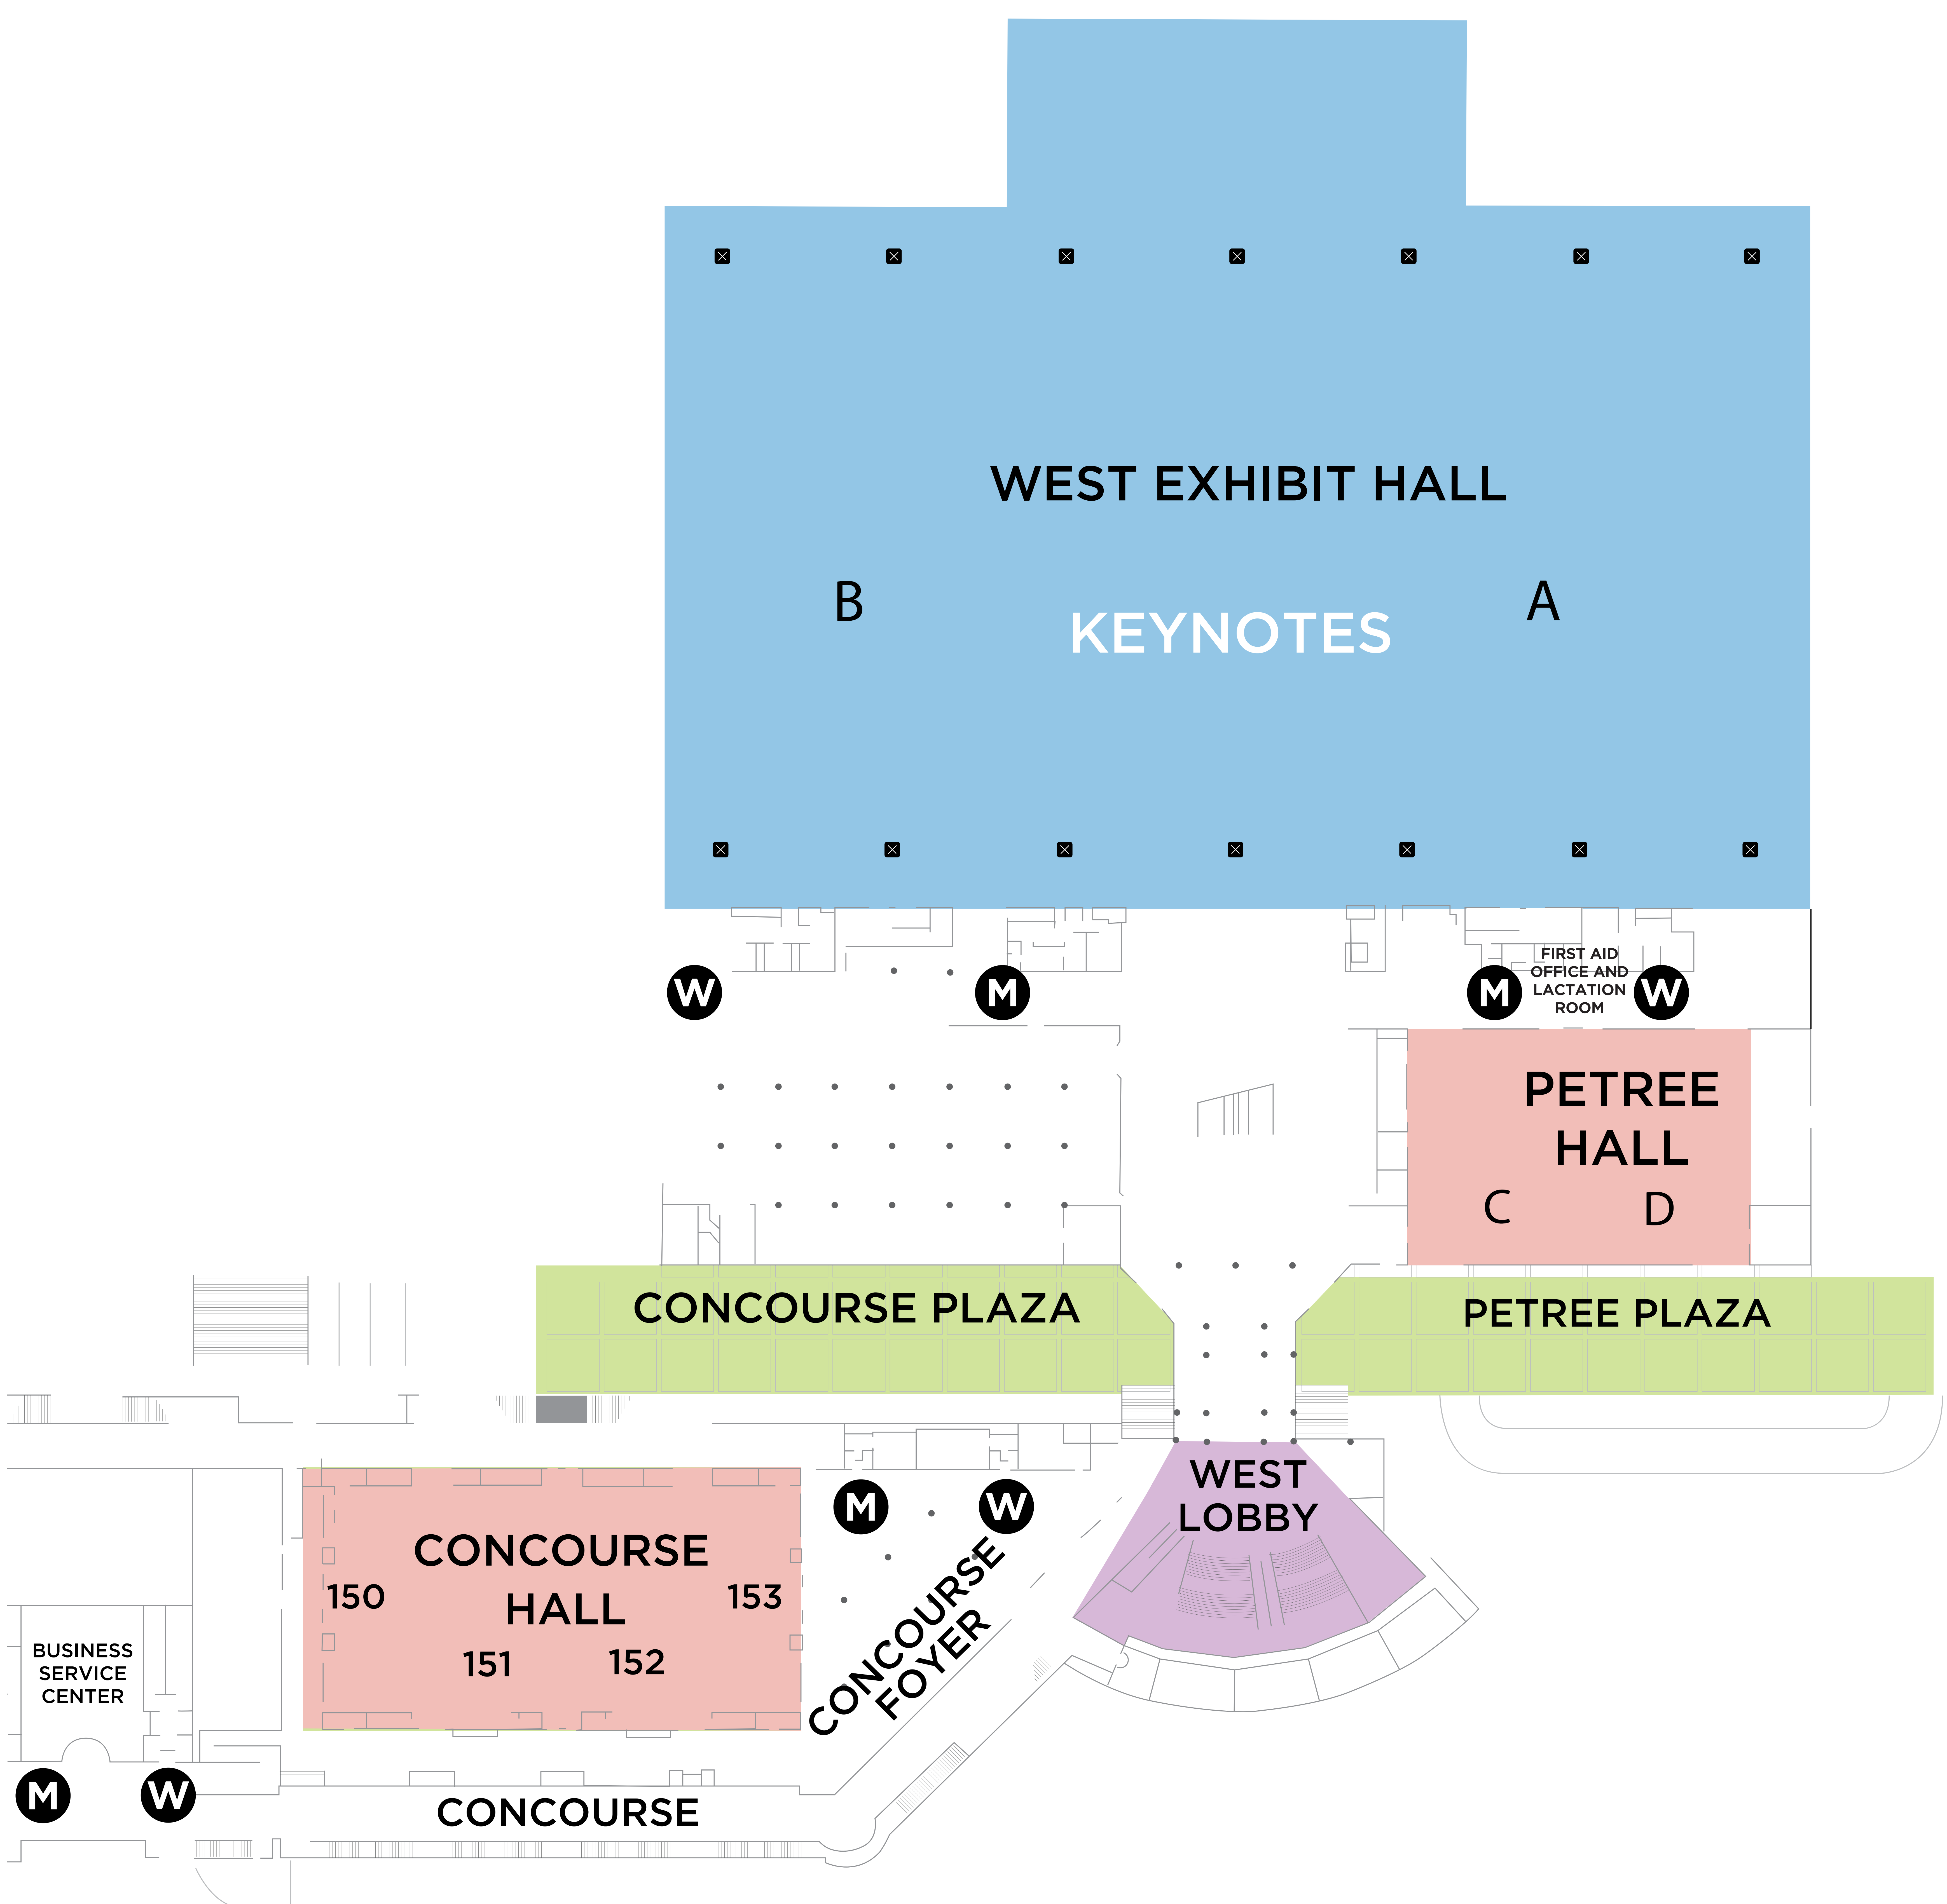

KubeCon

CloudNativeCon

VENUE MAP

North America 2021

LEVEL ONE

- South Hall Lobby: CloudNative.TV
- South Hall G: Meals
- South Hall H - K: Solutions Showcase
- Concourse Hall 150-153: Breakouts
- West Lobby: Registration
- West Hall: Keynote
- Petree Hall C + D: Breakouts
- Concourse Plaza + Petree Plaza + Hall G
  Dock: Outdoor Break & Meal Function Space

- AG All Gender Restroom
- W Women's Restroom
- M Men's Restroom