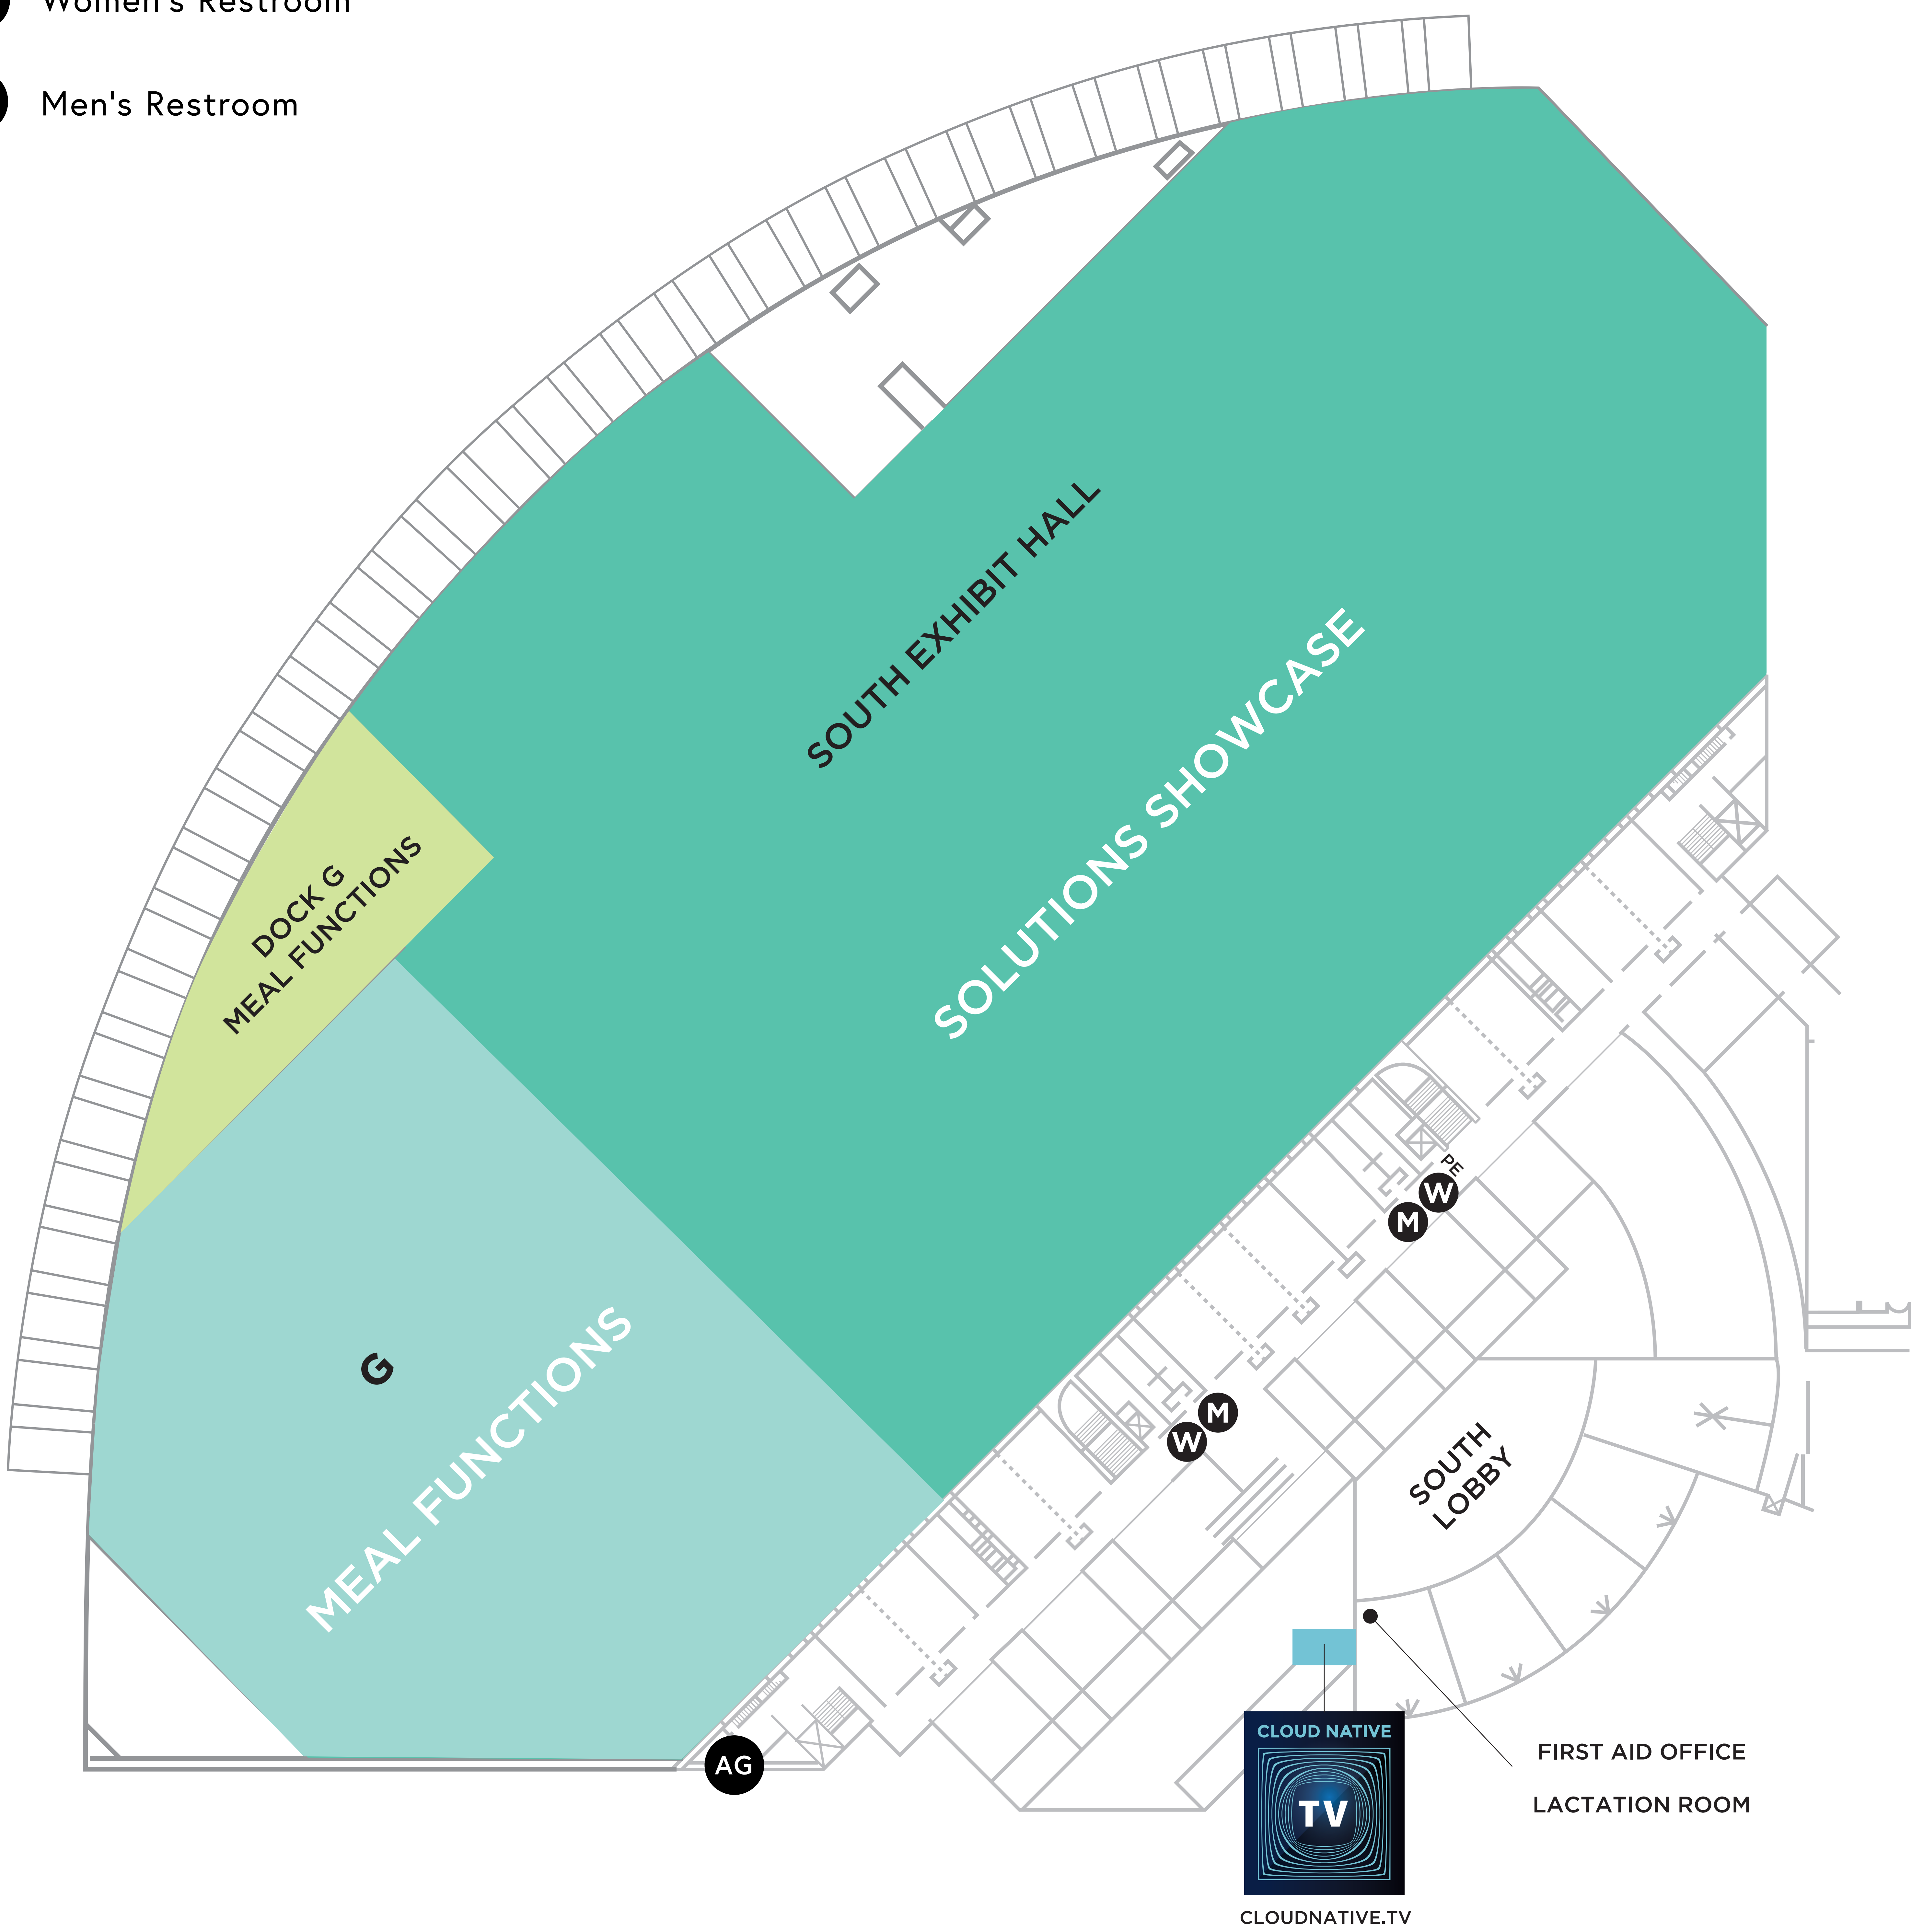

KubeCon

CloudNativeCon

VENUE MAP

North America 2021

LEVEL ONE

- South Hall Lobby: CloudNative.TV
- South Hall G: Meals
- South Hall H - K: Solutions Showcase
- Concourse Hall 150-153: Breakouts
- West Lobby: Registration
- West Hall: Keynote
- Petree Hall C + D: Breakouts
- Concourse Plaza + Petree Plaza + Hall G
  Dock: Outdoor Break & Meal Function Space

- AG All Gender Restroom
- W Women's Restroom
- M Men's Restroom