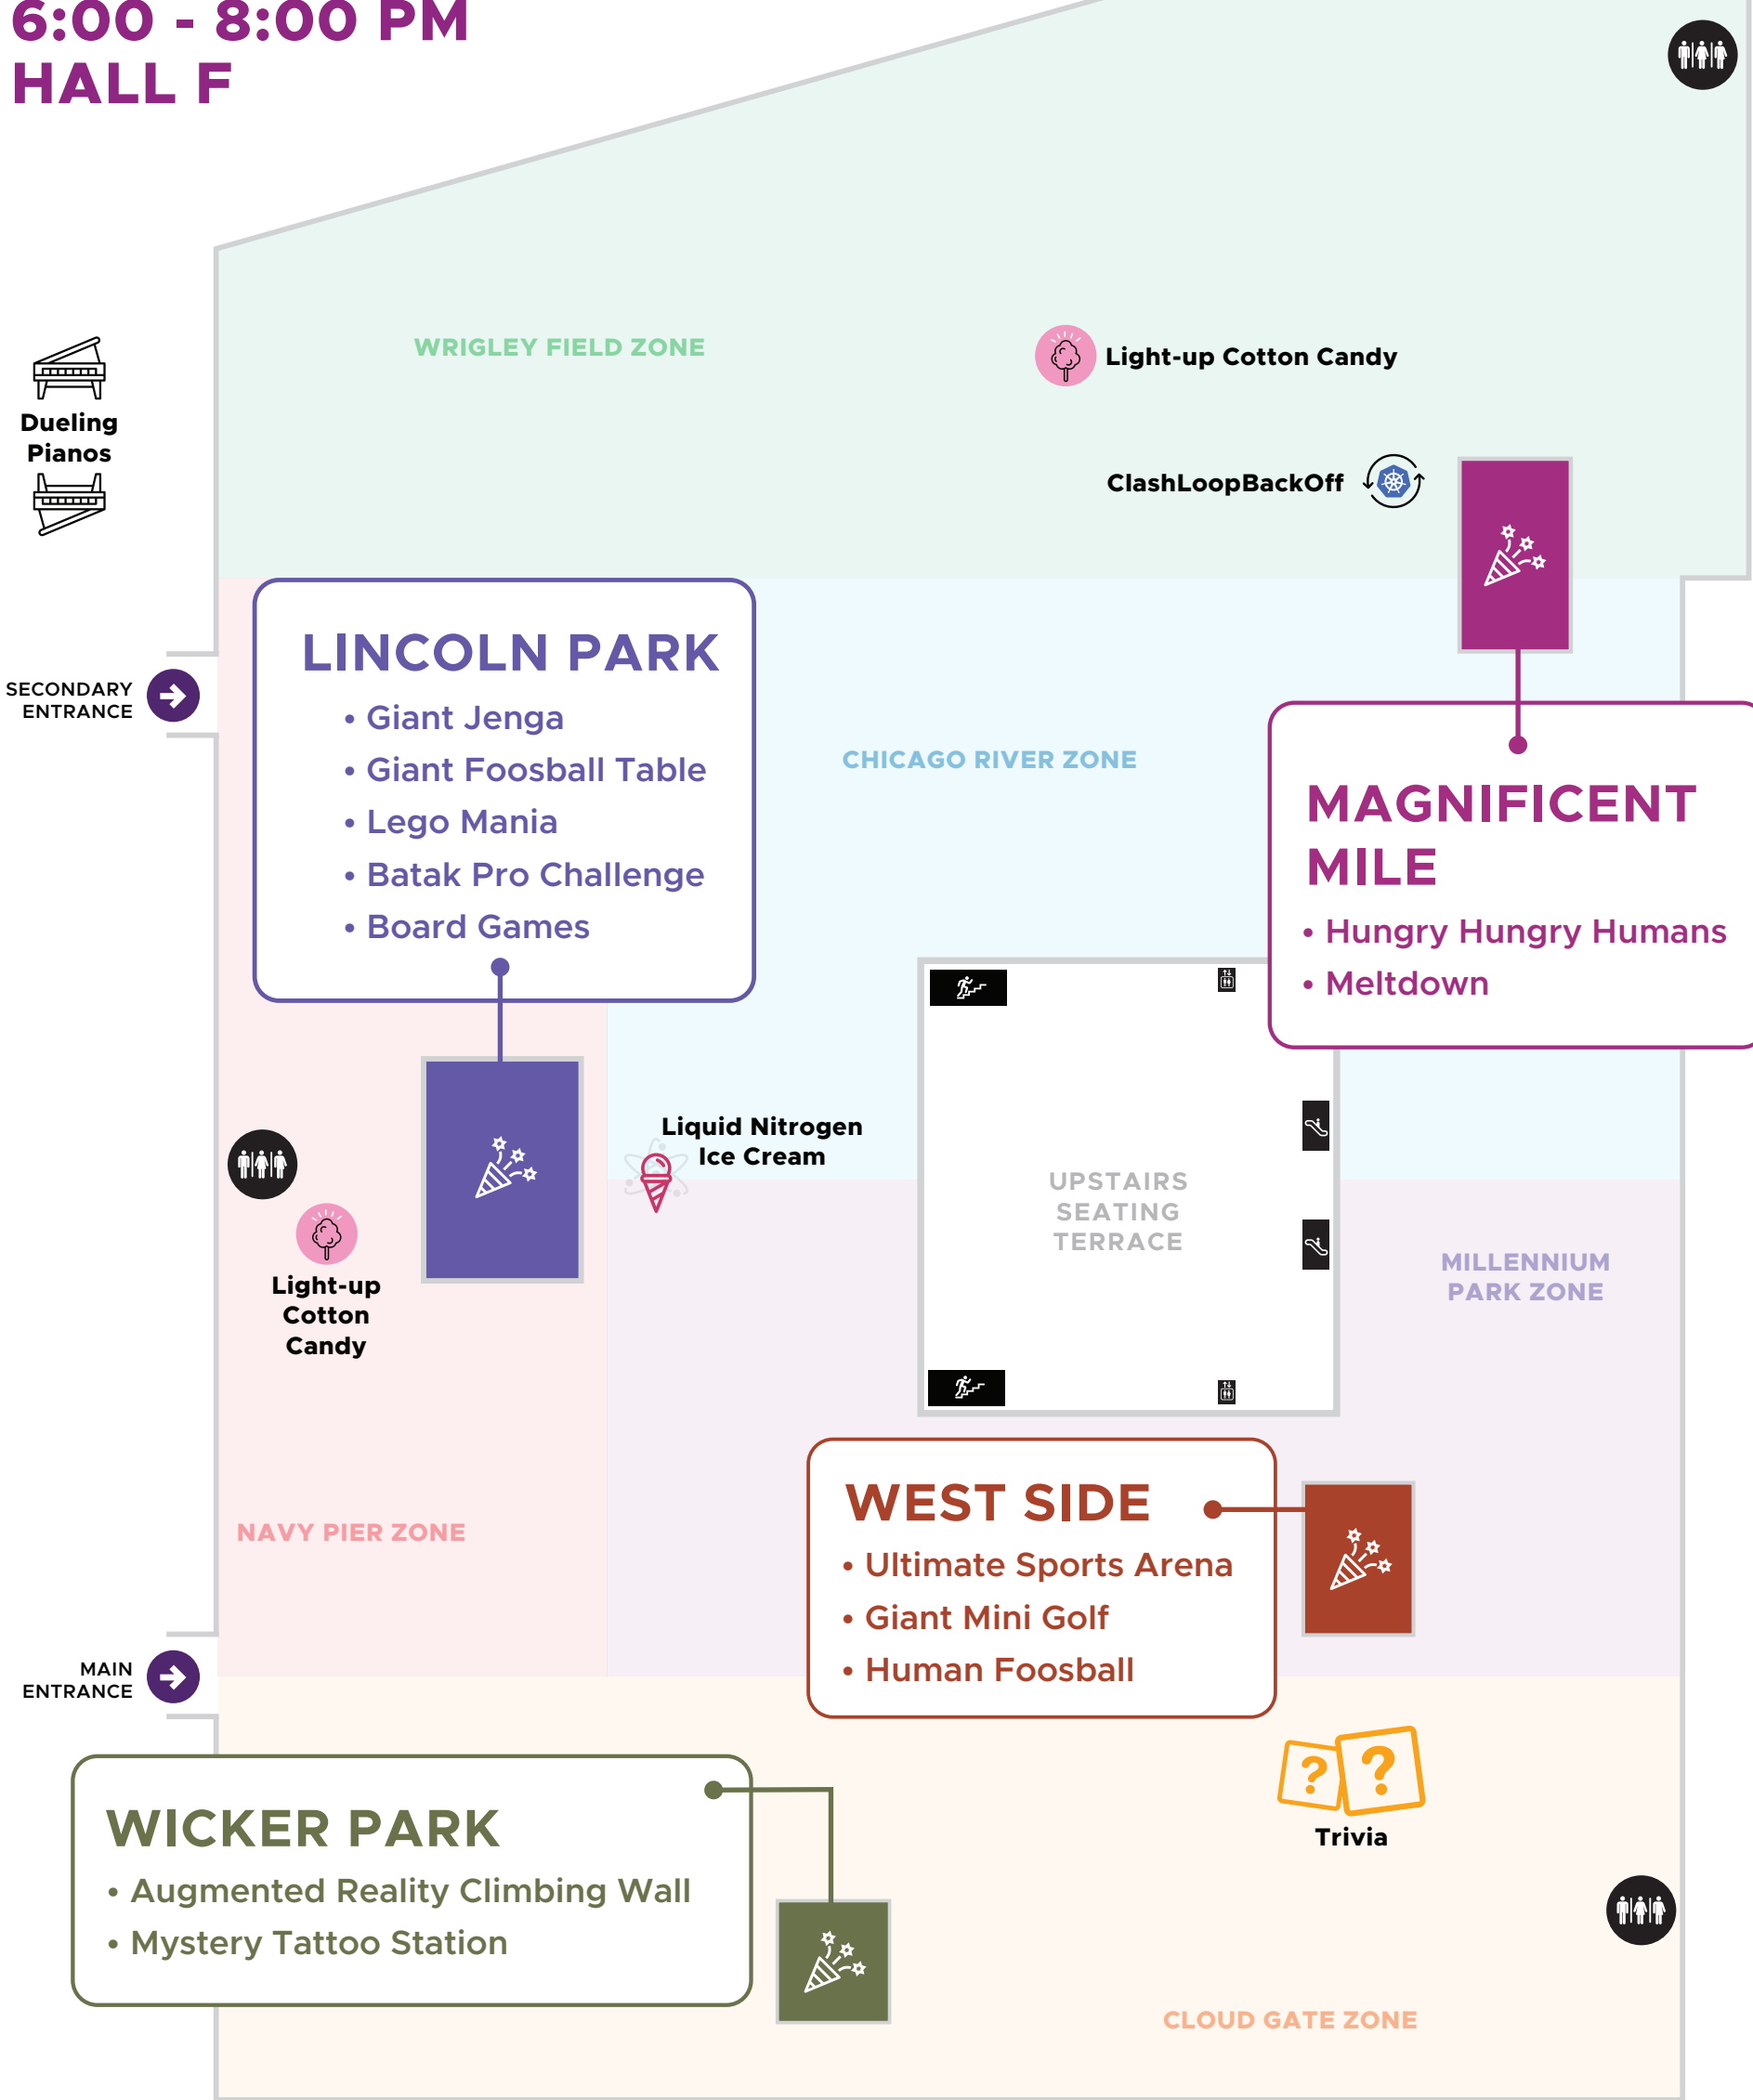

MAPS

KUBECRAWL + CLOUDNATIVEFEST

TUESDAY, NOVEMBER 7
6:00 - 8:00 PM
HALL F

PLUS
 Don't miss the roaming party entertainment on the showfloor!

- Mobile DJ
- Drum Line
- Tarot Card Reader
- Phippy & Friends
- Strolling Magician
- Strolling Juggler

THANK YOU TO OUR SPONSORS

SOLUTIONS SHOWCASE MAP

KUBECRAWL + CLOUDNATIVEFEST MAP