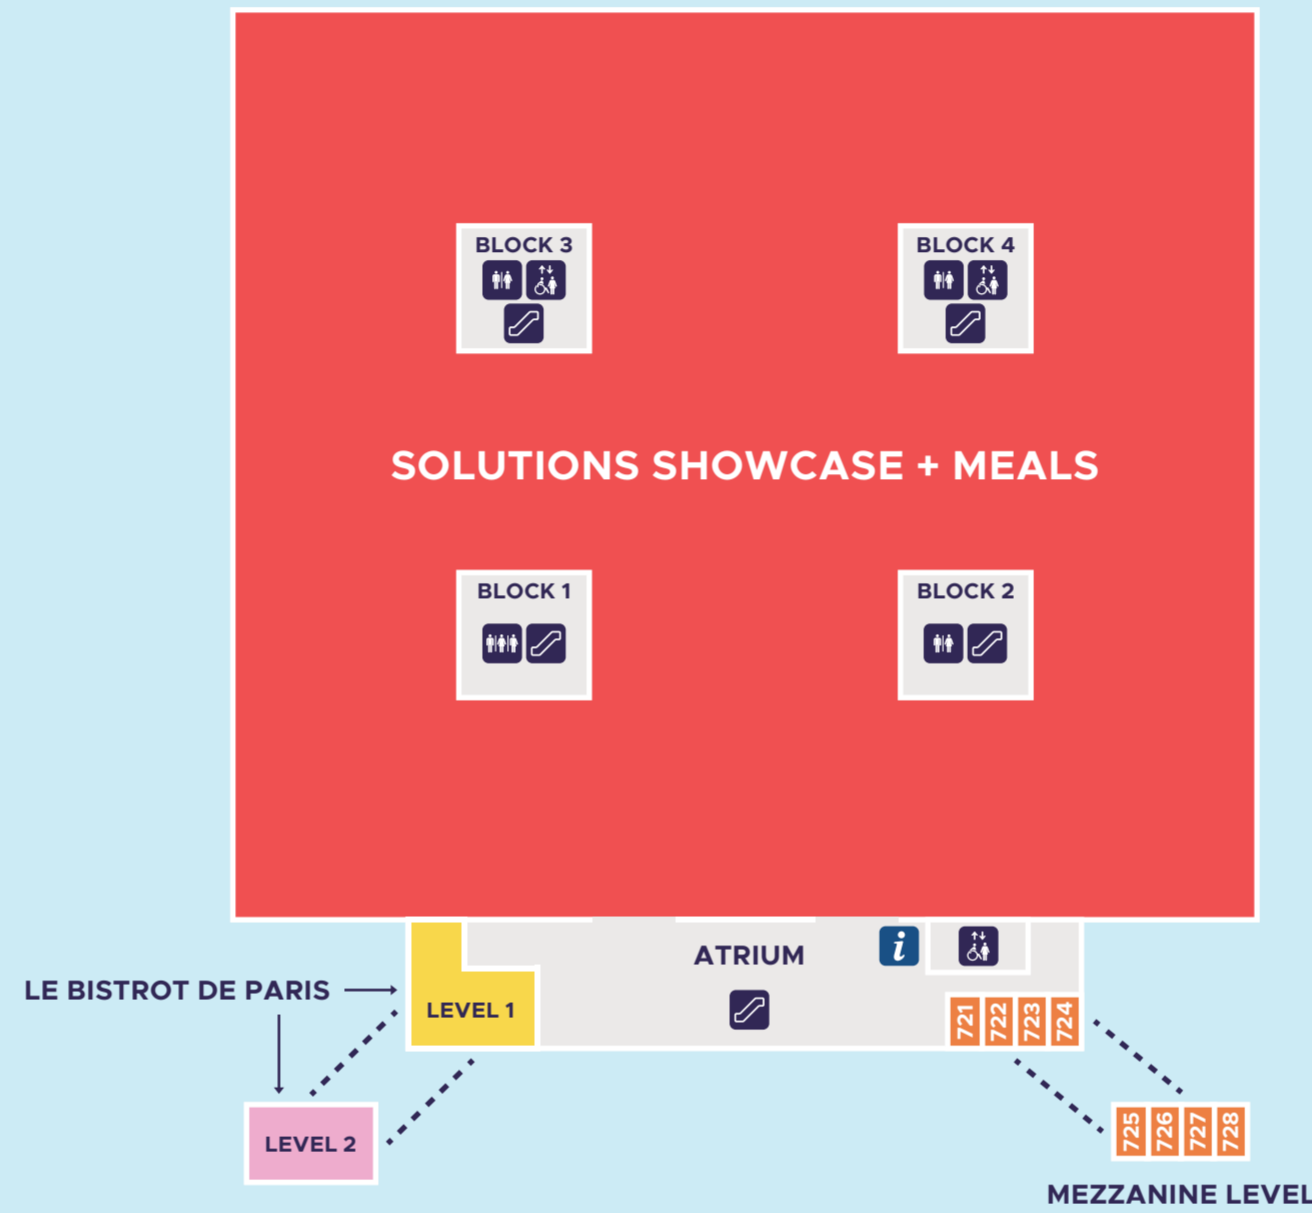

# VENUE MAP

KubeCon

CloudNativeCon

Europe 2024

## LEVEL 7.1

## LEVEL 7.2

## KEY

- ELEVATOR
- ESCALATOR
- TOILETS
- ALL GENDER TOILETS
- FIRST AID STATION
- THE MEETING POINT
- INFO DESK
- AMBASSADOR + MAINTAINER LOUNGE | LE BISTROT DE PARIS
- BREAKOUT ROOMS
- BADGE PICK-UP
- MEDIA LOUNGE | E03
- MEETING ROOMS
- ONSITE RESOURCES
- SPEAKER LOUNGE | LE BISTROT DE PARIS