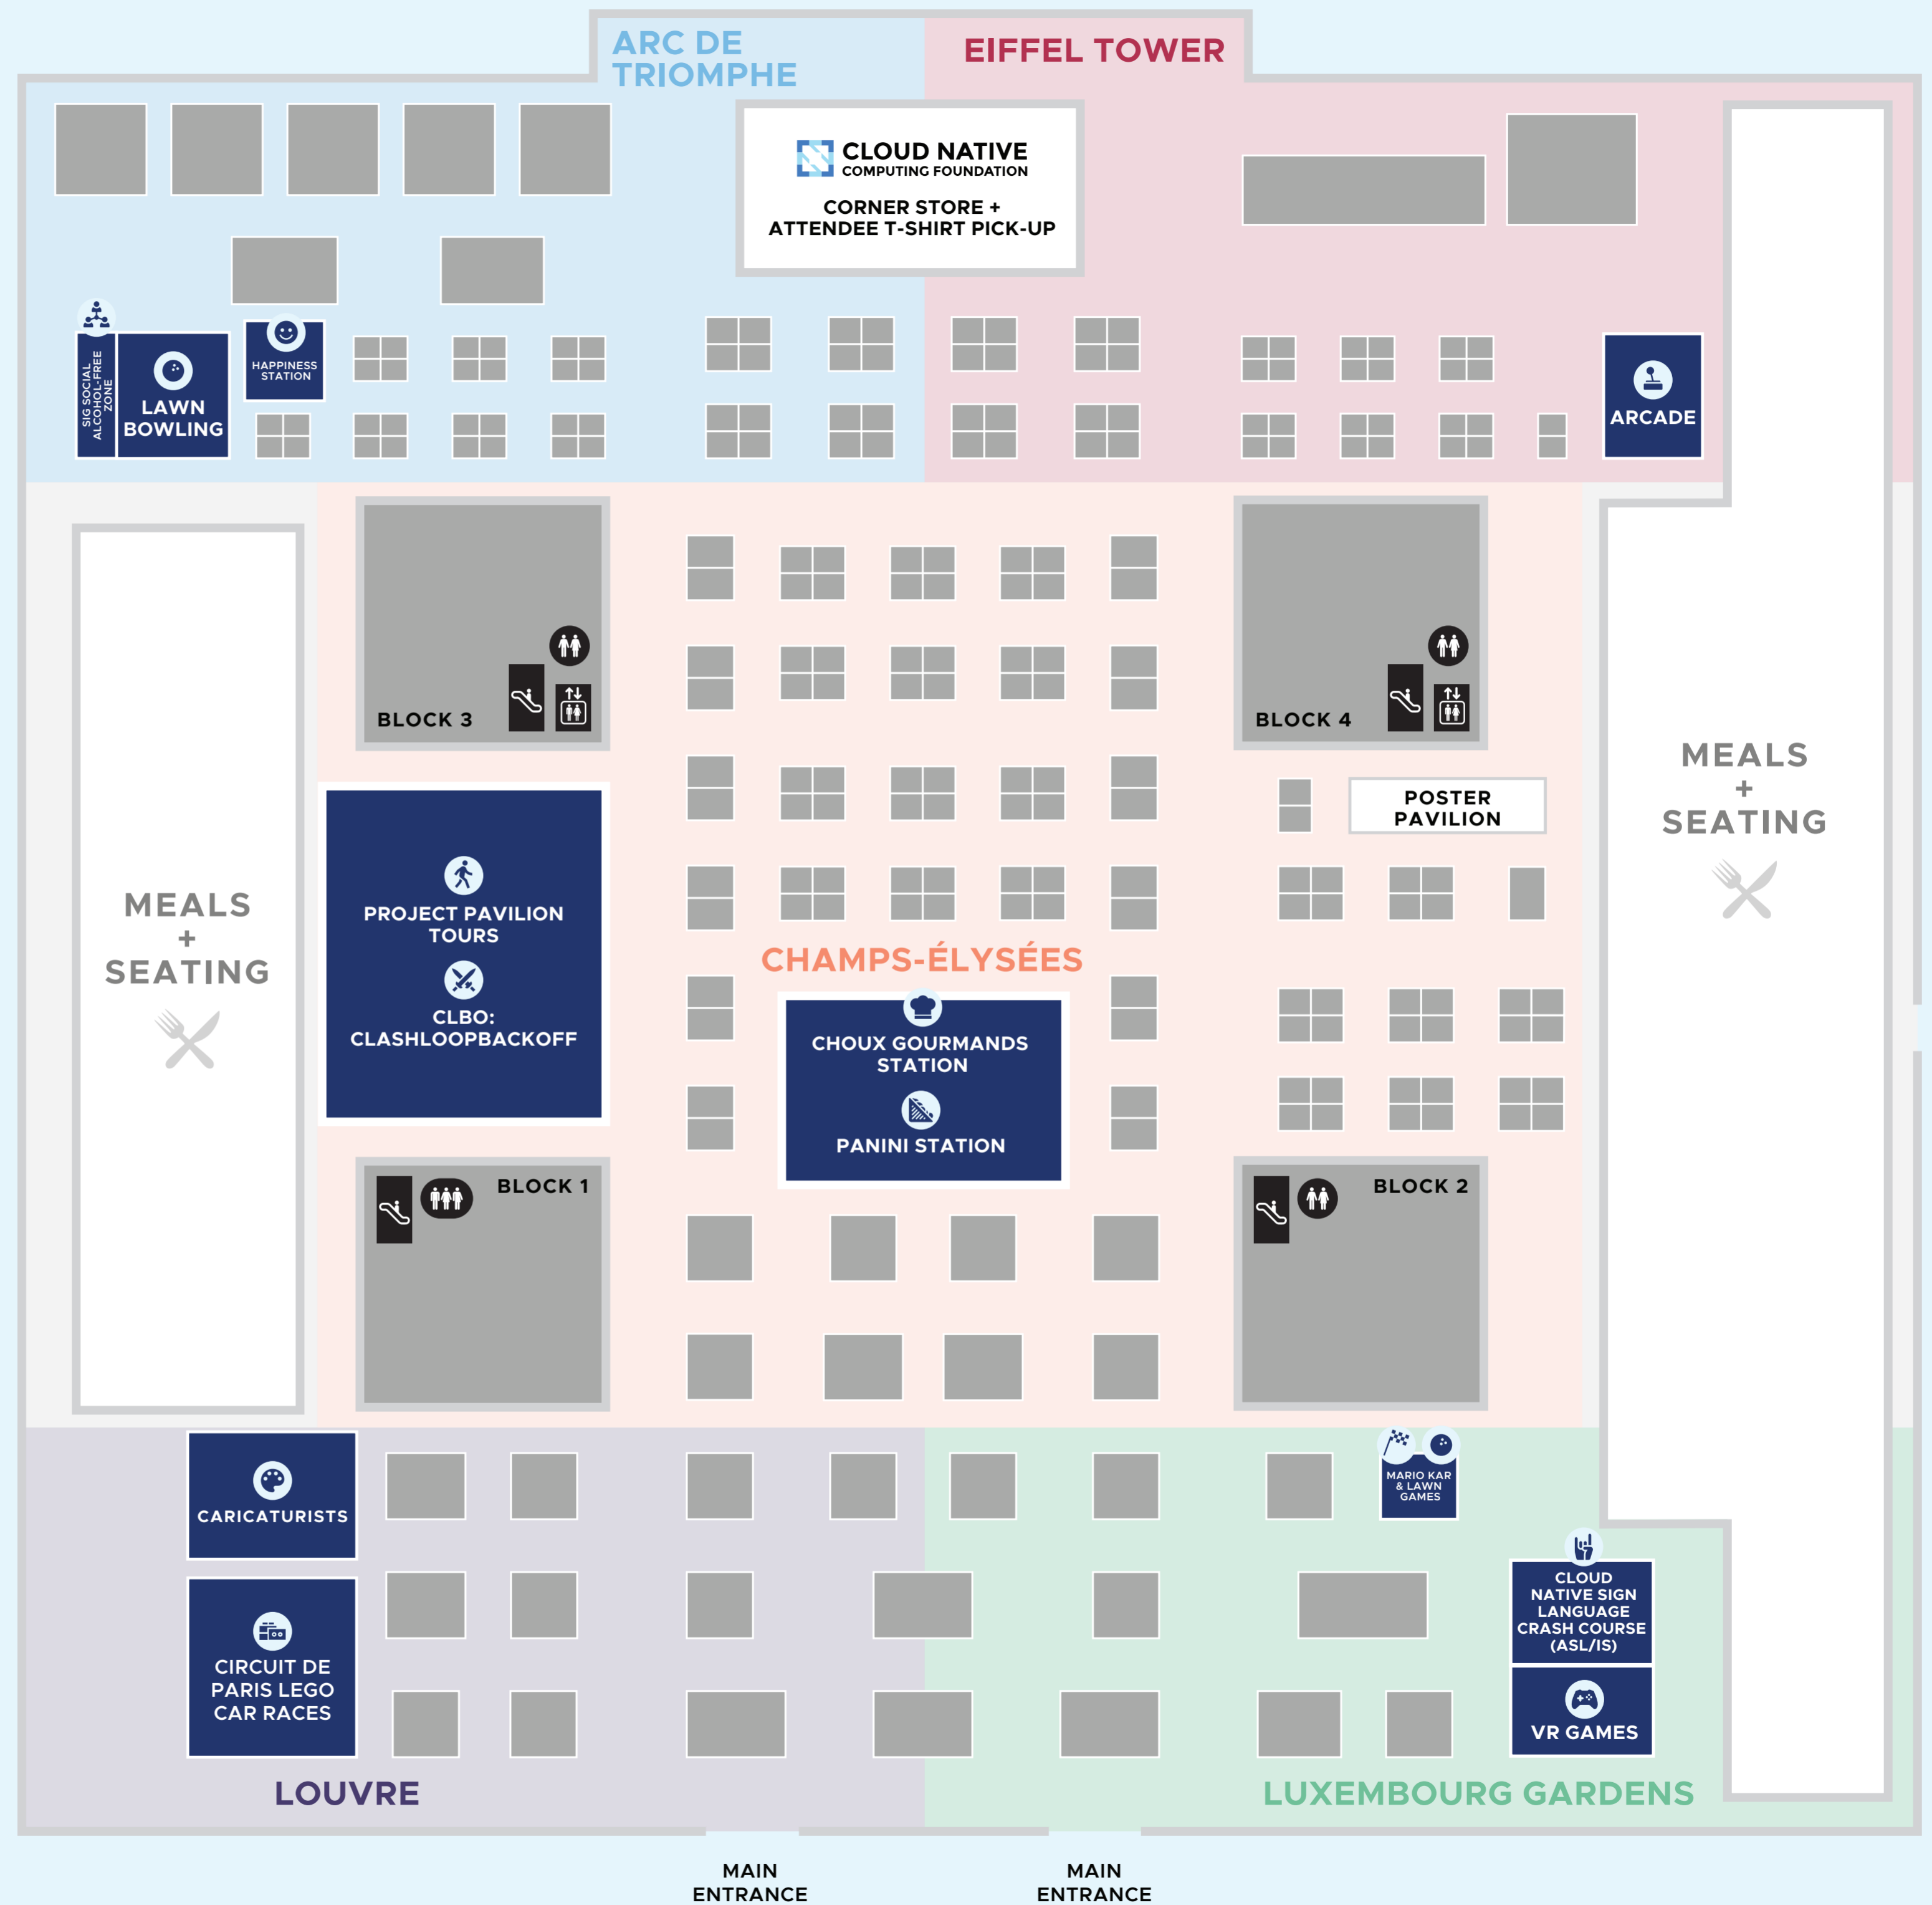

MAP

MAIN ENTRANCE

MAIN ENTRANCE

KUBECRAWL + CLOUDNATIVEFEST

BROUGHT TO YOU BY

Adevinta upbound

Wednesday, 20 March | 18:00–20:00

ARC DE TRIOMPE

- Happiness Station
- Lawn Bowling
- SIG Social Alcohol-Free Zone

EIFFEL TOWER

- Arcade Games

CHAMPS-ELYSEES

- PROJECT PAVILION: Project Pavilion Tours
- PROJECT PAVILION: ClashLoopBackOff
- Choux Gourmands Station
- Panini Station
- Juggler
- Magician
- Fortune Tellers
- Mimes
- Accordion Player

LOUVRE

- Lego Lounge - Circuit de Paris Lego Car Races
- Caricaturists

LUXEMBOURG GARDENS

- VR Games
- Mario Kar
- Lawn Games
- Cloud Native Sign Language Crash Course (ASL/IS)

MAIN ENTRANCE

MAIN ENTRANCE