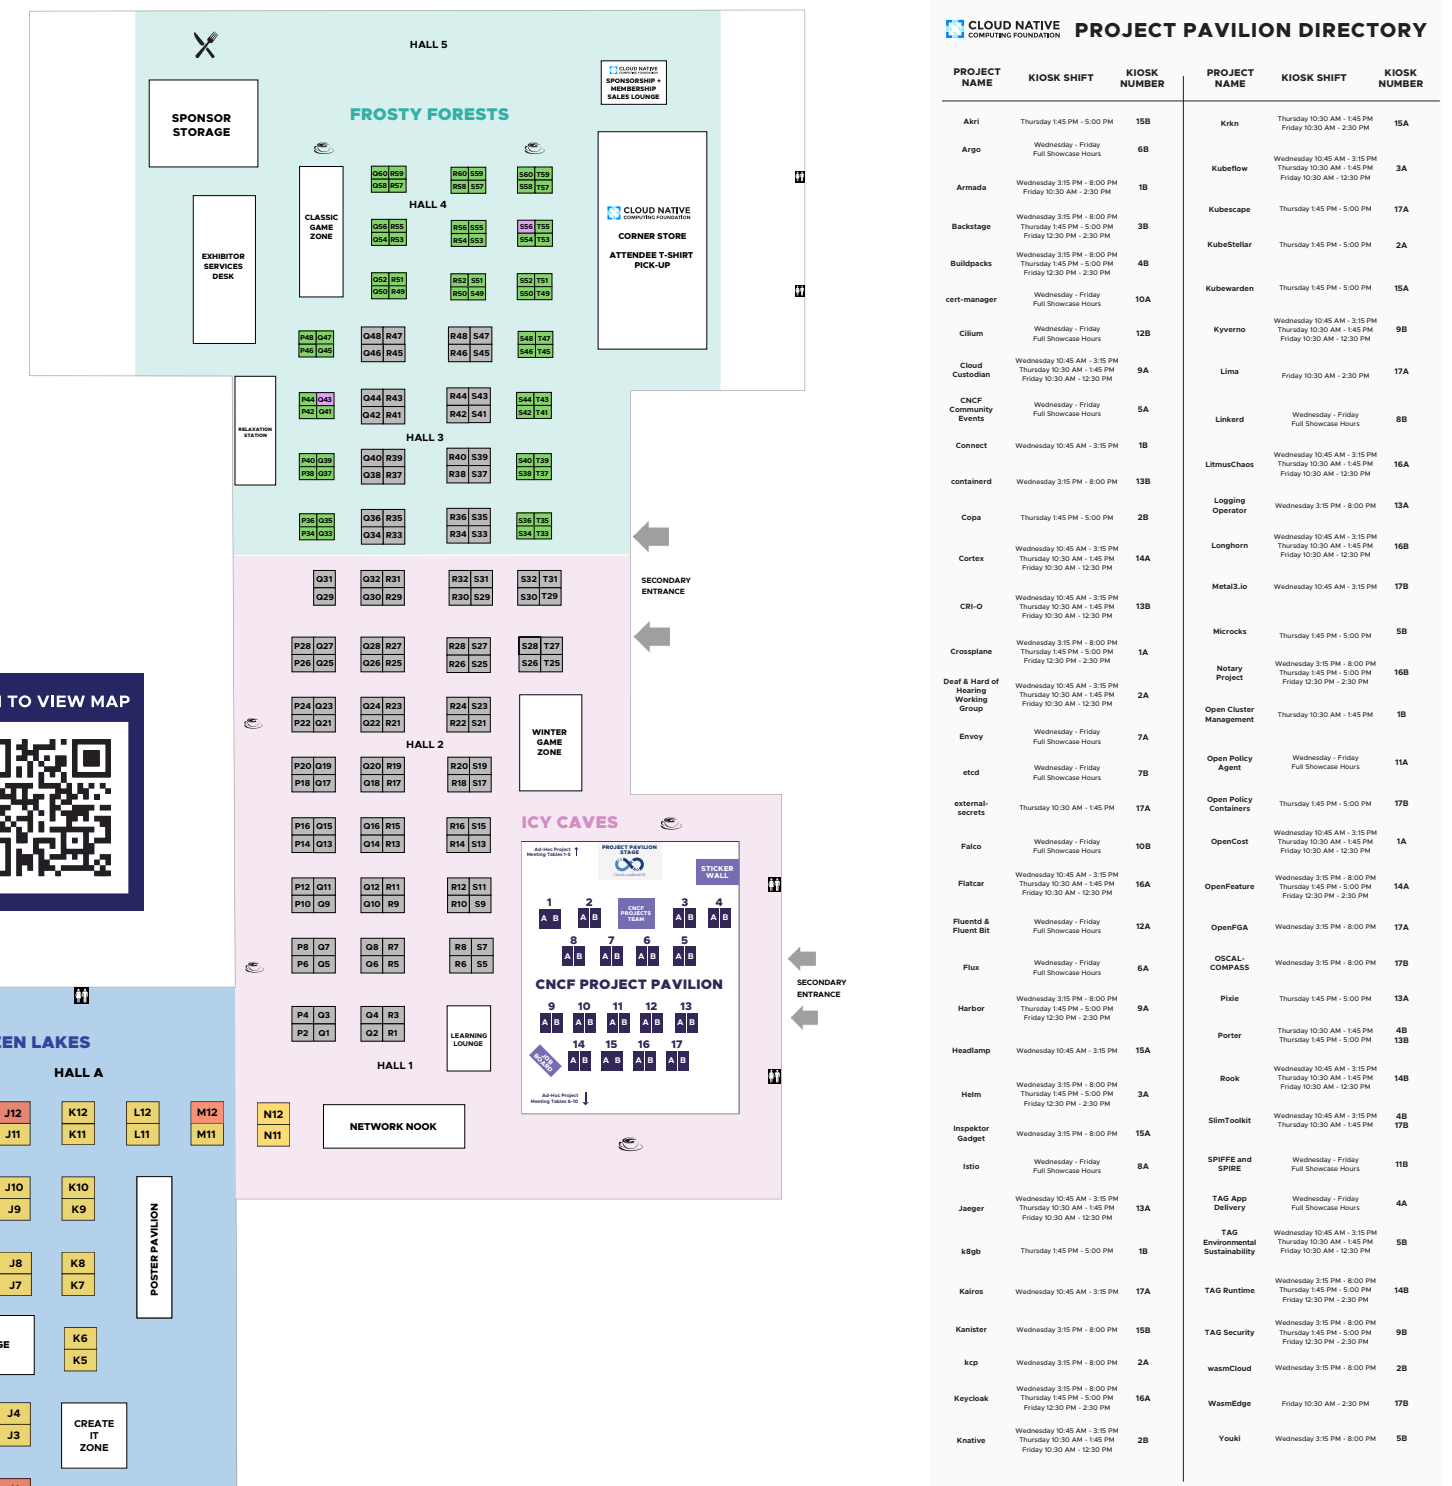

WEDNESDAY, NOVEMBER 13
6:00 PM - 8:00 PM

BROUGHT TO YOU BY

SPONSORSHIP LEVELS

- DIAMOND
- PLATINUM
- GOLD
- SILVER
- START-UP
- END USER
- MEDIA PARTNER

CLOUD NATIVE PROJECT PAVILION DIRECTORY

PROJECT NAME	KIOSK SHIFT	KIOSK NUMBER	PROJECT NAME	KIOSK SHIFT	KIOSK NUMBER
Akri	Thursday 1:45 PM - 5:00 PM	15B	Krkn	Thursday 10:30 AM - 1:45 PM	15A
Argo	Wednesday - Friday Full Showcase Hours	6B	KubeFlow	Wednesday 10:45 AM - 3:15 PM	3A
Armada	Wednesday 3:15 PM - 8:00 PM	1B	Kubescape	Thursday 1:45 PM - 5:00 PM	17A
Backstage	Wednesday 3:15 PM - 8:00 PM	3B	KubeStellar	Thursday 1:45 PM - 5:00 PM	2A
Buildpacks	Wednesday 3:15 PM - 8:00 PM	4B	Kubewarden	Thursday 1:45 PM - 5:00 PM	15A
cert-manager	Wednesday - Friday Full Showcase Hours	10A	Kyverno	Wednesday 10:45 AM - 3:15 PM	9B
Cilium	Wednesday - Friday Full Showcase Hours	12B	Lima	Friday 10:30 AM - 2:30 PM	17A
Cloud Custodian	Wednesday 10:45 AM - 3:15 PM	9A	CNCF Community Events	Wednesday - Friday Full Showcase Hours	5A
Connect	Wednesday 10:45 AM - 3:15 PM	1B	Linkerd	Wednesday - Friday Full Showcase Hours	8B
containersd	Wednesday 3:15 PM - 8:00 PM	13B	LimuChaos	Wednesday 10:45 AM - 3:15 PM	15A
Copa	Thursday 1:45 PM - 5:00 PM	2B	Logging Operator	Wednesday 3:15 PM - 8:00 PM	13A
Cortex	Wednesday 10:45 AM - 3:15 PM	14A	Longhorn	Wednesday 10:45 AM - 3:15 PM	16B
CRI-O	Wednesday 10:45 AM - 3:15 PM	13B	Meta3.io	Wednesday 10:45 AM - 3:15 PM	17B
Crossplane	Wednesday 10:45 AM - 3:15 PM	1A	Microcks	Thursday 1:45 PM - 5:00 PM	5B
Deaf & Hard of Hearing Working Group	Wednesday 10:45 AM - 3:15 PM	2A	Notary Project	Wednesday 10:45 AM - 3:15 PM	16B
Envoy	Wednesday - Friday Full Showcase Hours	7A	Open Cluster Management	Thursday 10:30 AM - 1:45 PM	1B
etcd	Wednesday - Friday Full Showcase Hours	7B	Open Policy Agent	Wednesday - Friday Full Showcase Hours	11A
external-secrets	Thursday 10:30 AM - 1:45 PM	17A	Open Policy Controller	Thursday 1:45 PM - 5:00 PM	17B
Falco	Wednesday - Friday Full Showcase Hours	10B	OpenCost	Thursday 10:30 AM - 1:45 PM	1A
Falcor	Wednesday 10:45 AM - 3:15 PM	16A	OpenFeature	Wednesday 10:45 AM - 3:15 PM	14A
Fluent & Fluent Bit	Wednesday - Friday Full Showcase Hours	12A	OpenFGA	Wednesday 3:15 PM - 8:00 PM	17A
Flux	Wednesday - Friday Full Showcase Hours	6A	OSCAL-COMPASS	Wednesday 3:15 PM - 8:00 PM	17B
Harbor	Wednesday 3:15 PM - 8:00 PM	9A	Pile	Thursday 1:45 PM - 5:00 PM	13A
Headlamp	Wednesday 10:45 AM - 3:15 PM	15A	Porter	Thursday 10:30 AM - 1:45 PM	4B
Helm	Wednesday 3:15 PM - 8:00 PM	3A	Book	Wednesday 10:45 AM - 3:15 PM	14B
Inspackr Gadget	Wednesday 3:15 PM - 8:00 PM	15A	SlimToolkit	Wednesday 10:45 AM - 3:15 PM	4B
Itio	Wednesday - Friday Full Showcase Hours	8A	SPiFFe and SPiRE	Wednesday - Friday Full Showcase Hours	11B
Jaeger	Wednesday 10:45 AM - 3:15 PM	13A	TAG App Delivery	Wednesday - Friday Full Showcase Hours	4A
kg8g	Thursday 1:45 PM - 5:00 PM	1B	TAG Environmental Sustainability	Thursday 10:30 AM - 1:45 PM	5B
Kalros	Wednesday 10:45 AM - 3:15 PM	17A	TAG Runtime	Wednesday 3:15 PM - 8:00 PM	14B
Kanister	Wednesday 3:15 PM - 8:00 PM	15B	TAG Security	Wednesday 3:15 PM - 8:00 PM	9B
kcp	Wednesday 3:15 PM - 8:00 PM	2A	wasmCloud	Wednesday 3:15 PM - 8:00 PM	2B
Krkybark	Wednesday 3:15 PM - 8:00 PM	16A	WasmEdge	Friday 10:30 AM - 2:30 PM	17B
Knative	Wednesday 10:45 AM - 3:15 PM	2B	Yaski	Wednesday 3:15 PM - 8:00 PM	5B