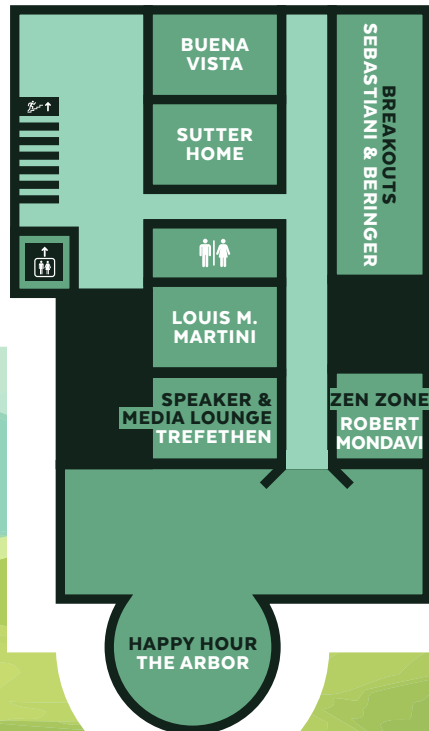

UP TO THE MAIN LEVEL

KEYNOTE SILVERADO BALLROOM

BREAKOUT SESSIONS SILVERADO EAST SILVERADO WEST

**BALLROOM MAIN LEVEL**

**MANSION GARDENS**

THE **LINUX** FOUNDATION  
MEMBER SUMMIT

# VENUE MAP

# RESORT MAP

ATLAS PEAK ROAD