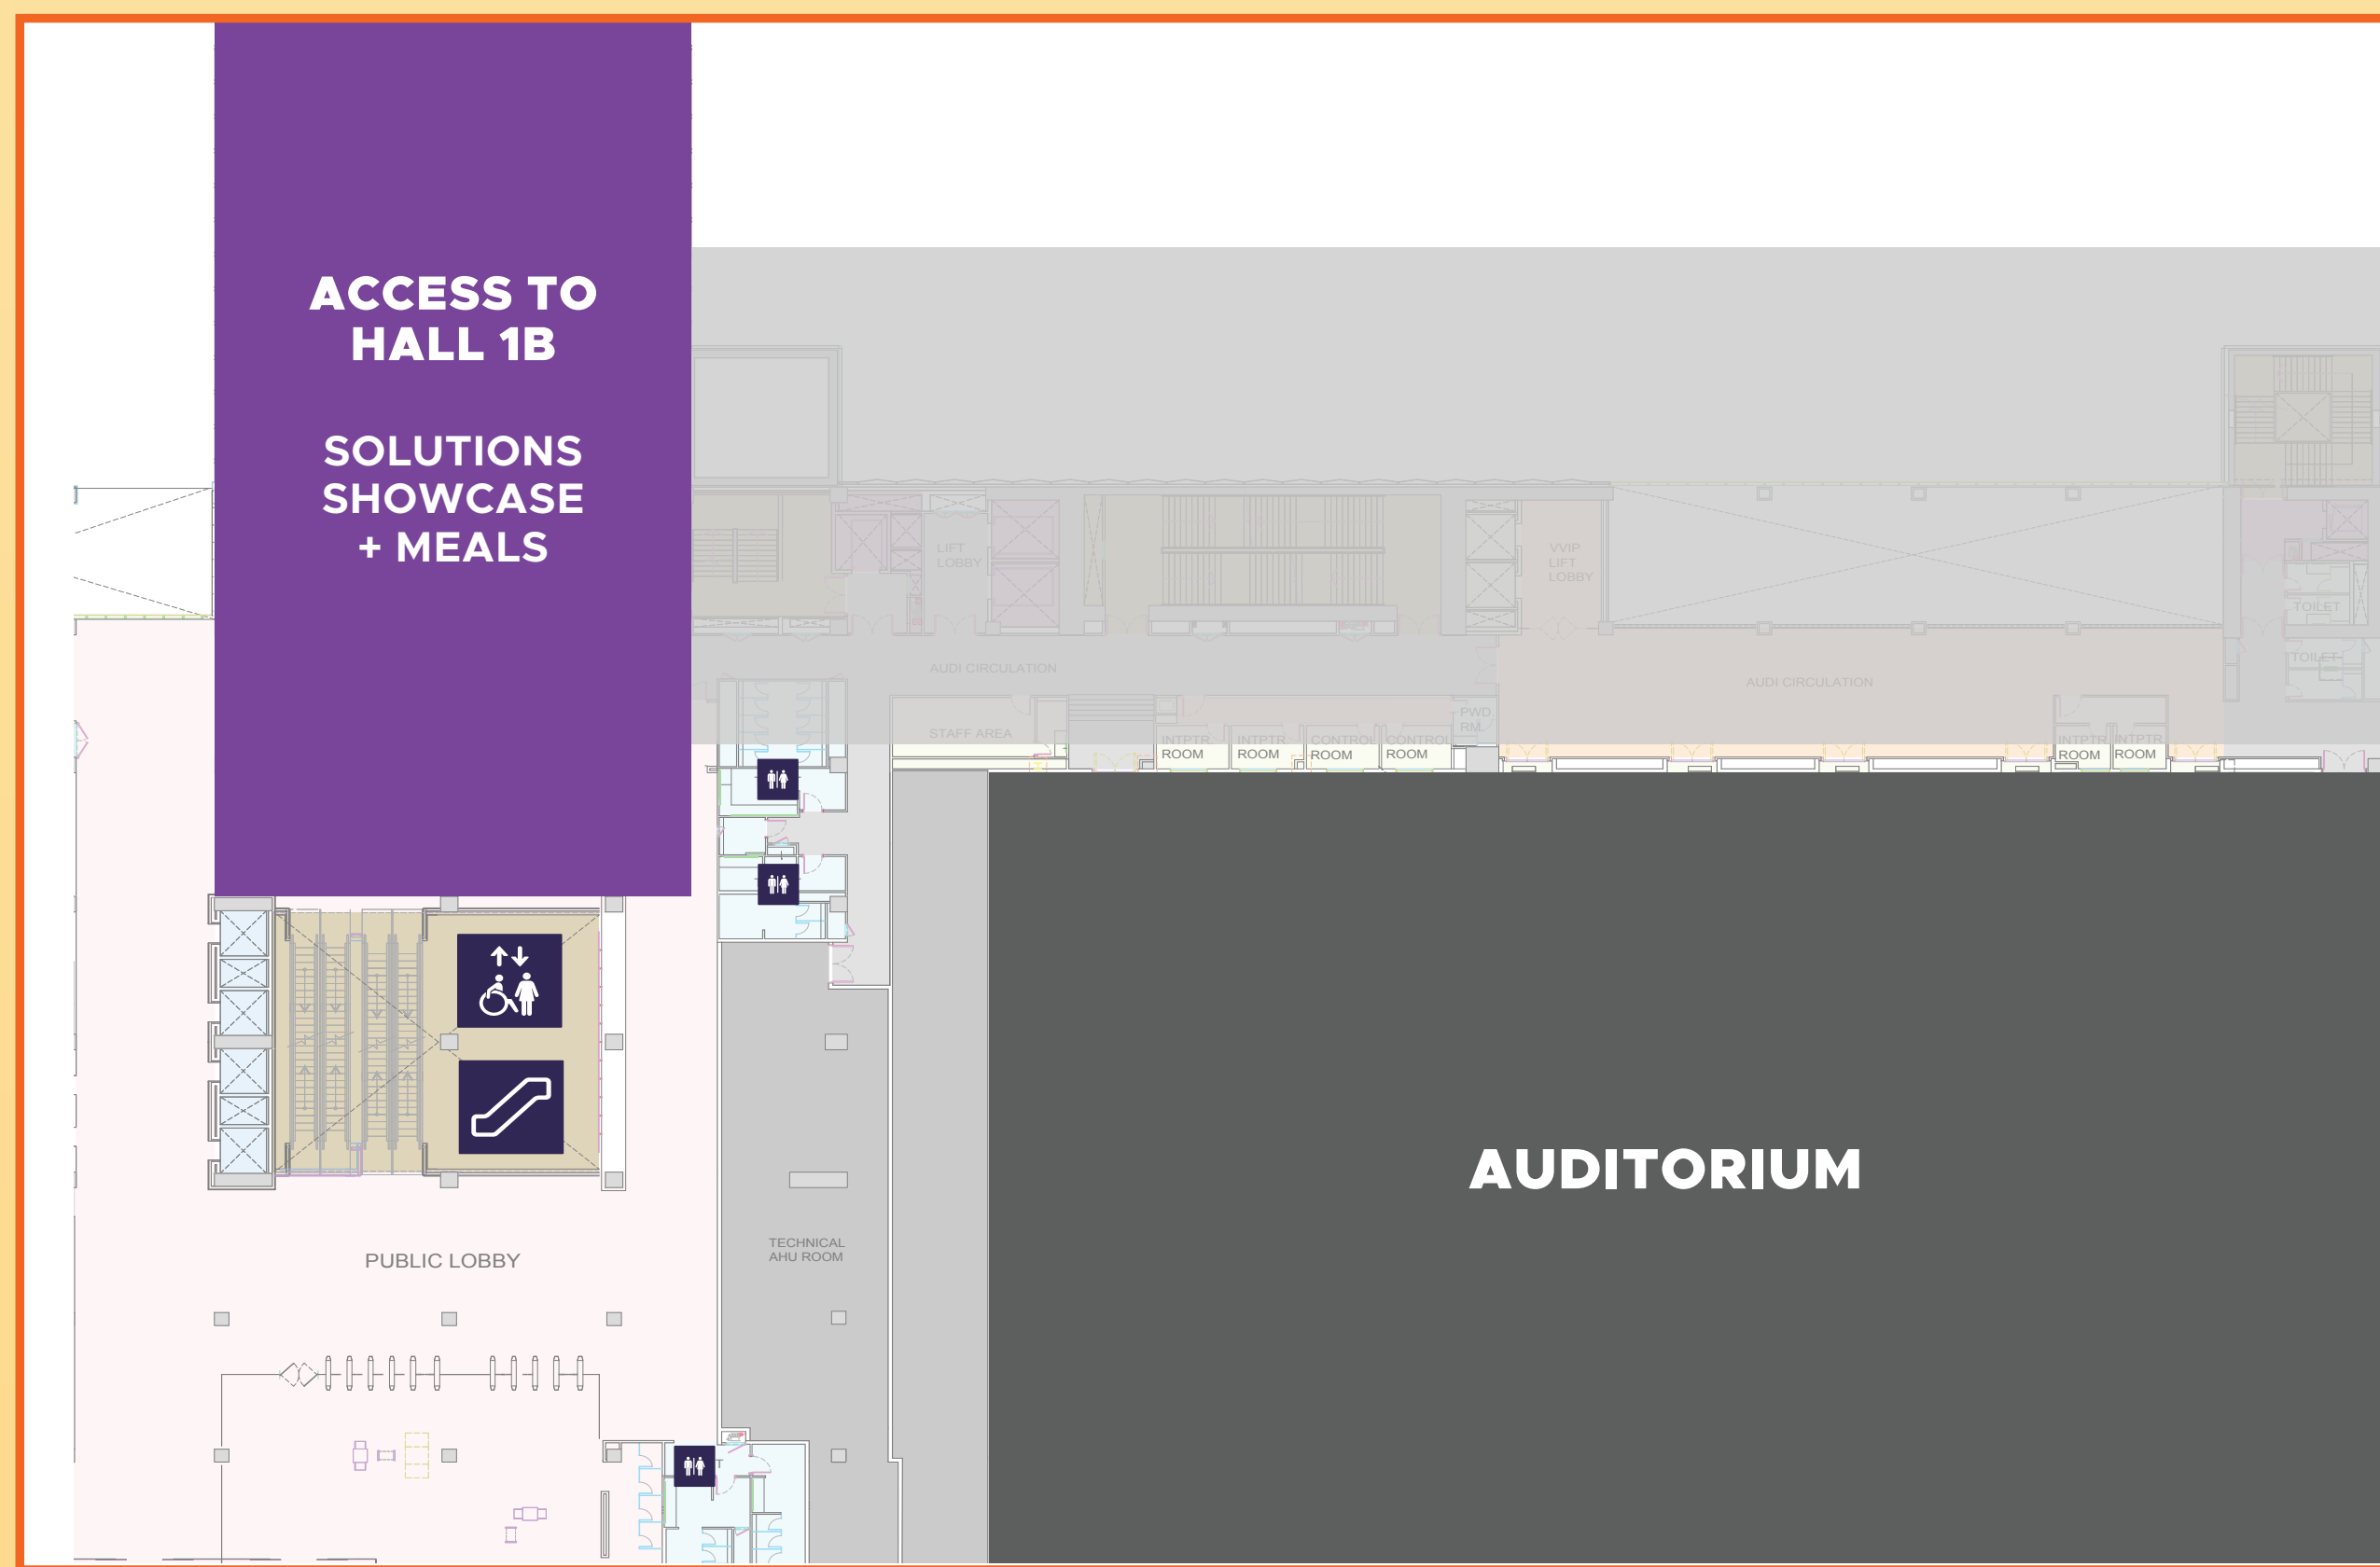

KubeCon

CloudNativeCon

India 2024

TOGETHER WE ACHIEVE

VENUE MAP

MAP KEY

- ELEVATOR
- ESCALATOR
- TOILETS
- ALL-GENDER TOILETS
- FIRST AID STATION
- KEYNOTE + BREAKOUT ROOM
- BREAKOUT ROOMS
- SPEAKER + MEDIA LOUNGES
- ONSITE RESOURCES
- SOLUTIONS SHOWCASE + MEALS
- REGISTRATION + BADGE PICK-UP

MORE RESOURCES!

LEVEL B1

GROUND FLOOR

LEVEL 2

LEVEL 3

LEVEL 1

AERIAL VIEW

LEVEL 4