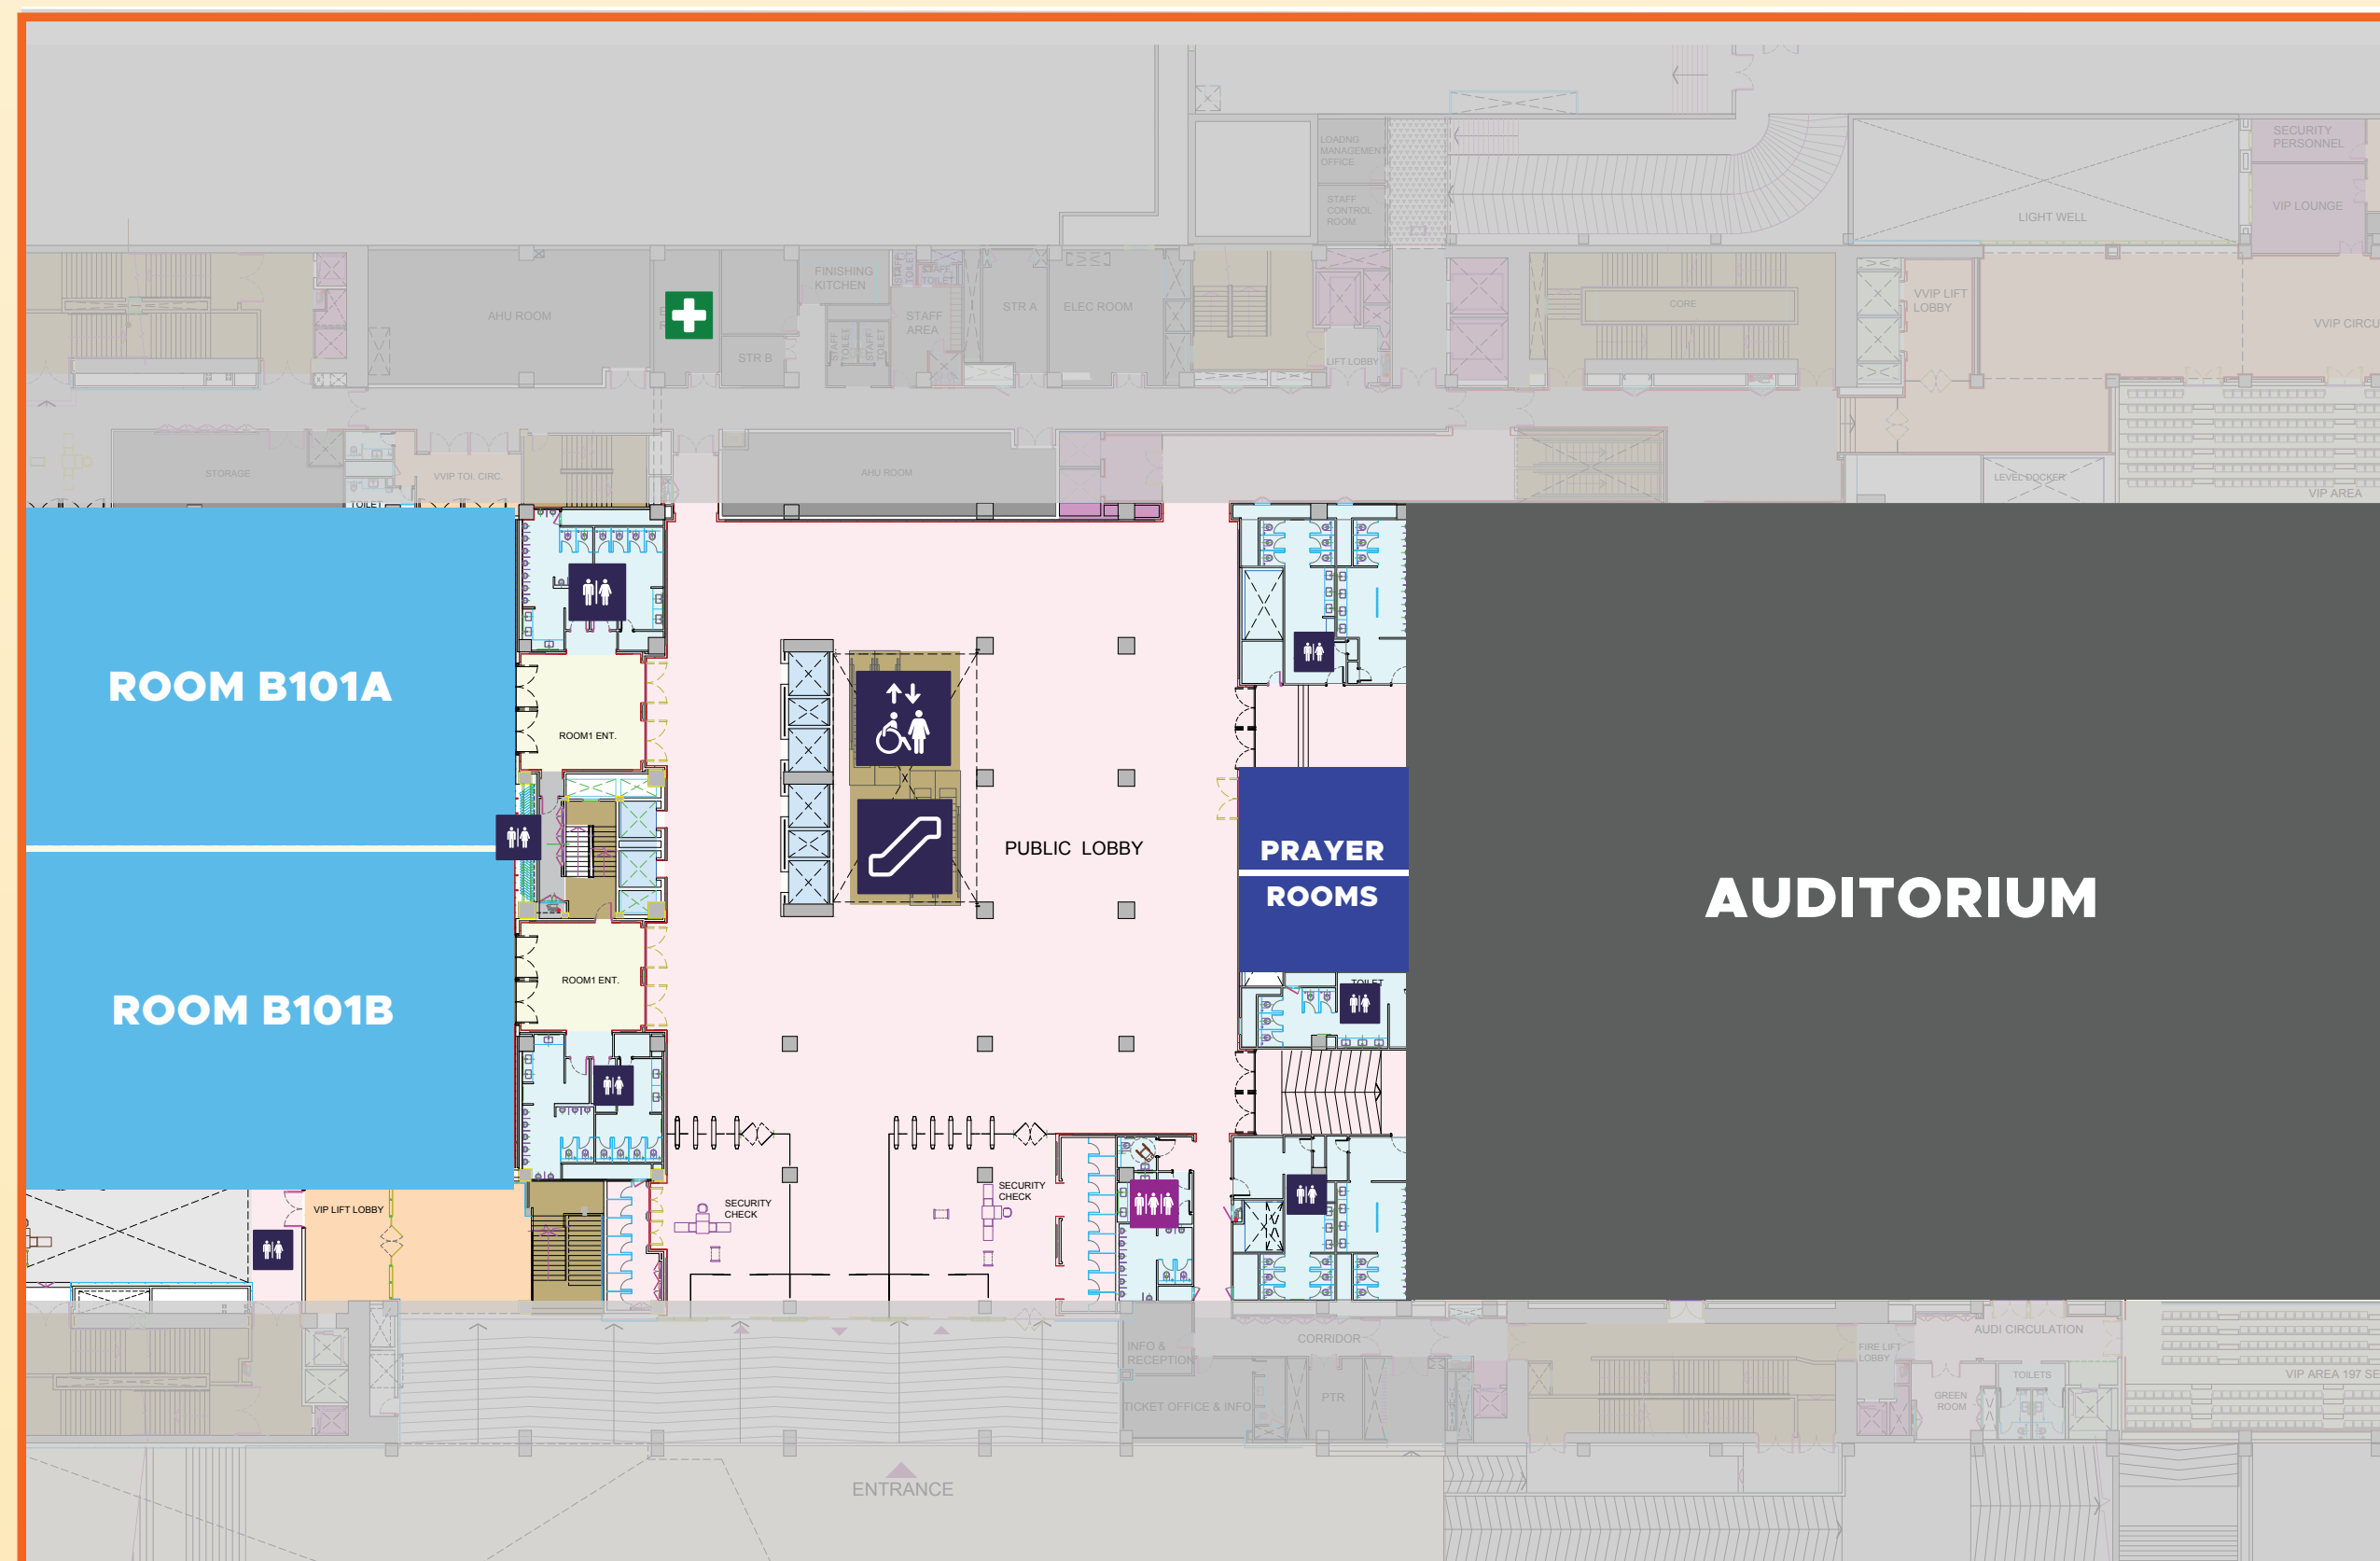

KubeCon

CloudNativeCon

India 2024

TOGETHER WE ACHIEVE

VENUE MAP

MAP KEY

- ELEVATOR
- ESCALATOR
- TOILETS
- ALL-GENDER TOILETS
- FIRST AID STATION
- KEYNOTE + BREAKOUT ROOM
- BREAKOUT ROOMS
- SPEAKER + MEDIA LOUNGES
- ONSITE RESOURCES
- SOLUTIONS SHOWCASE + MEALS
- REGISTRATION + BADGE PICK-UP

MORE RESOURCES!

LEVEL B1

GROUND FLOOR

LEVEL 2

LEVEL 3

LEVEL 1

AERIAL VIEW

LEVEL 4