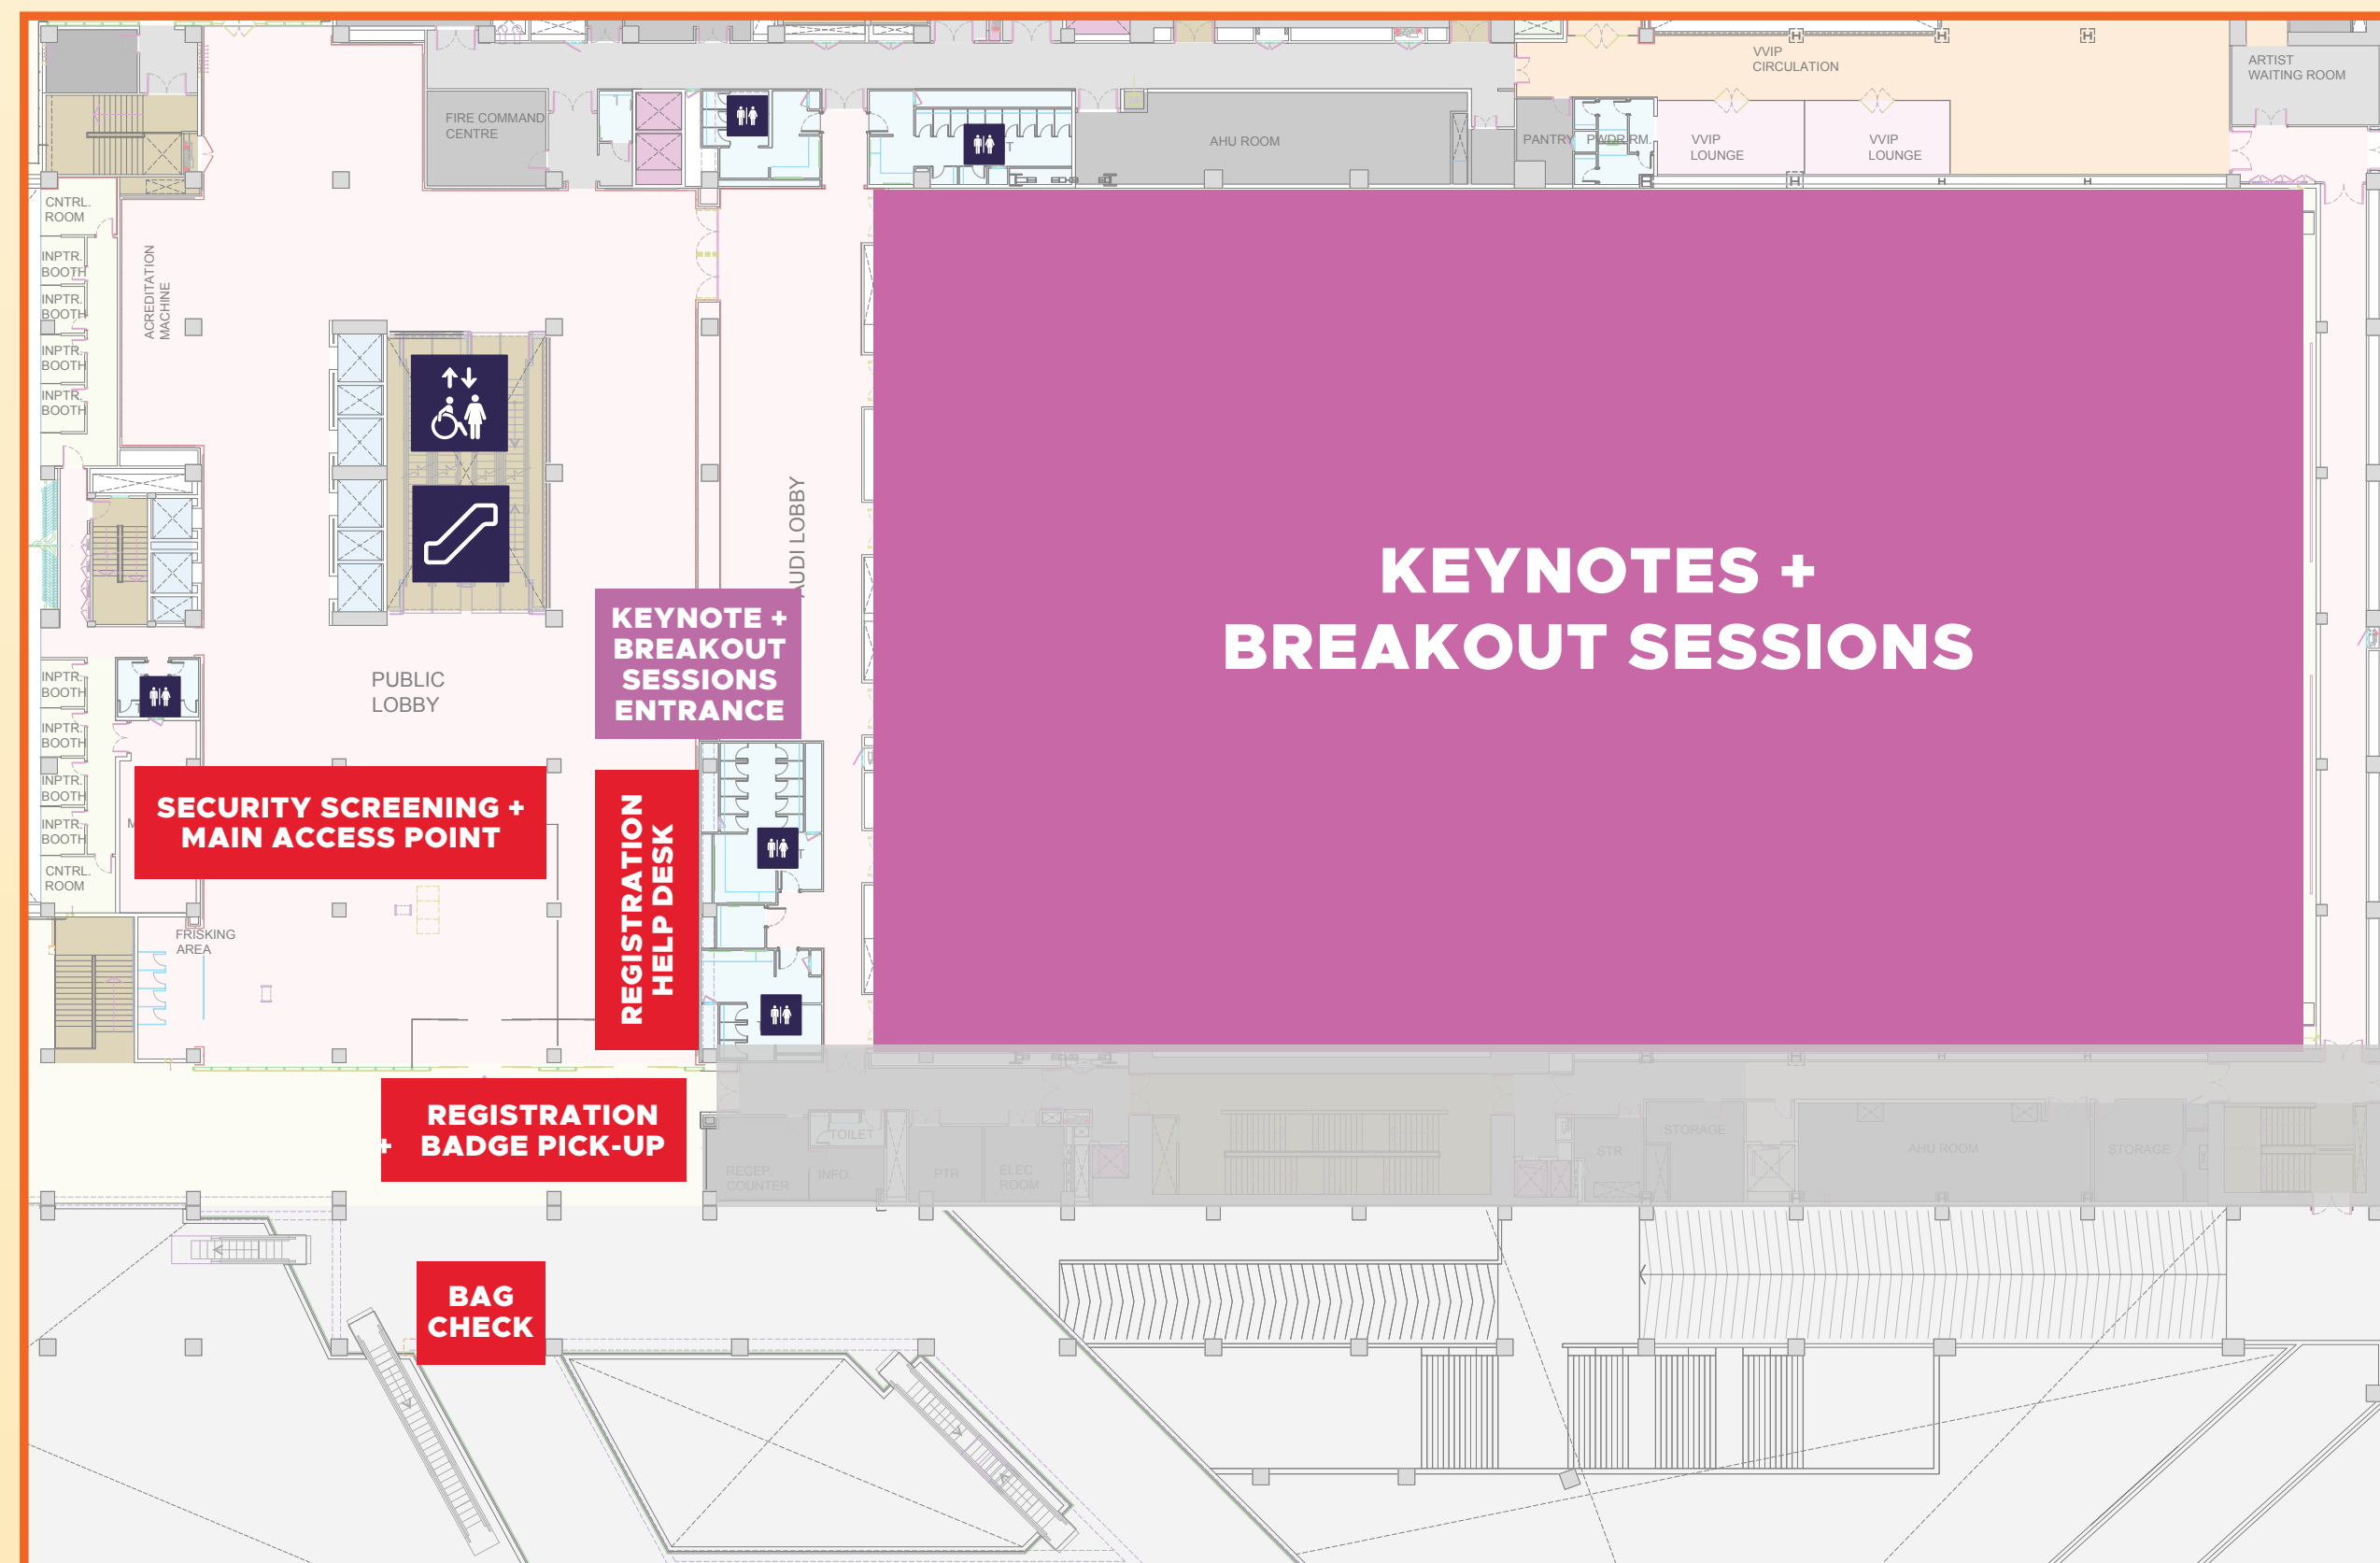

KubeCon

CloudNativeCon

India 2024

TOGETHER WE ACHIEVE

VENUE MAP

MAP KEY

- ELEVATOR
- ESCALATOR
- TOILETS
- ALL-GENDER TOILETS
- FIRST AID STATION
- KEYNOTE + BREAKOUT ROOM
- BREAKOUT ROOMS
- SPEAKER + MEDIA LOUNGES
- ONSITE RESOURCES
- SOLUTIONS SHOWCASE + MEALS
- REGISTRATION + BADGE PICK-UP

MORE RESOURCES!

LEVEL B1

GROUND FLOOR

LEVEL 2

LEVEL 3

LEVEL 1

AERIAL VIEW

LEVEL 4