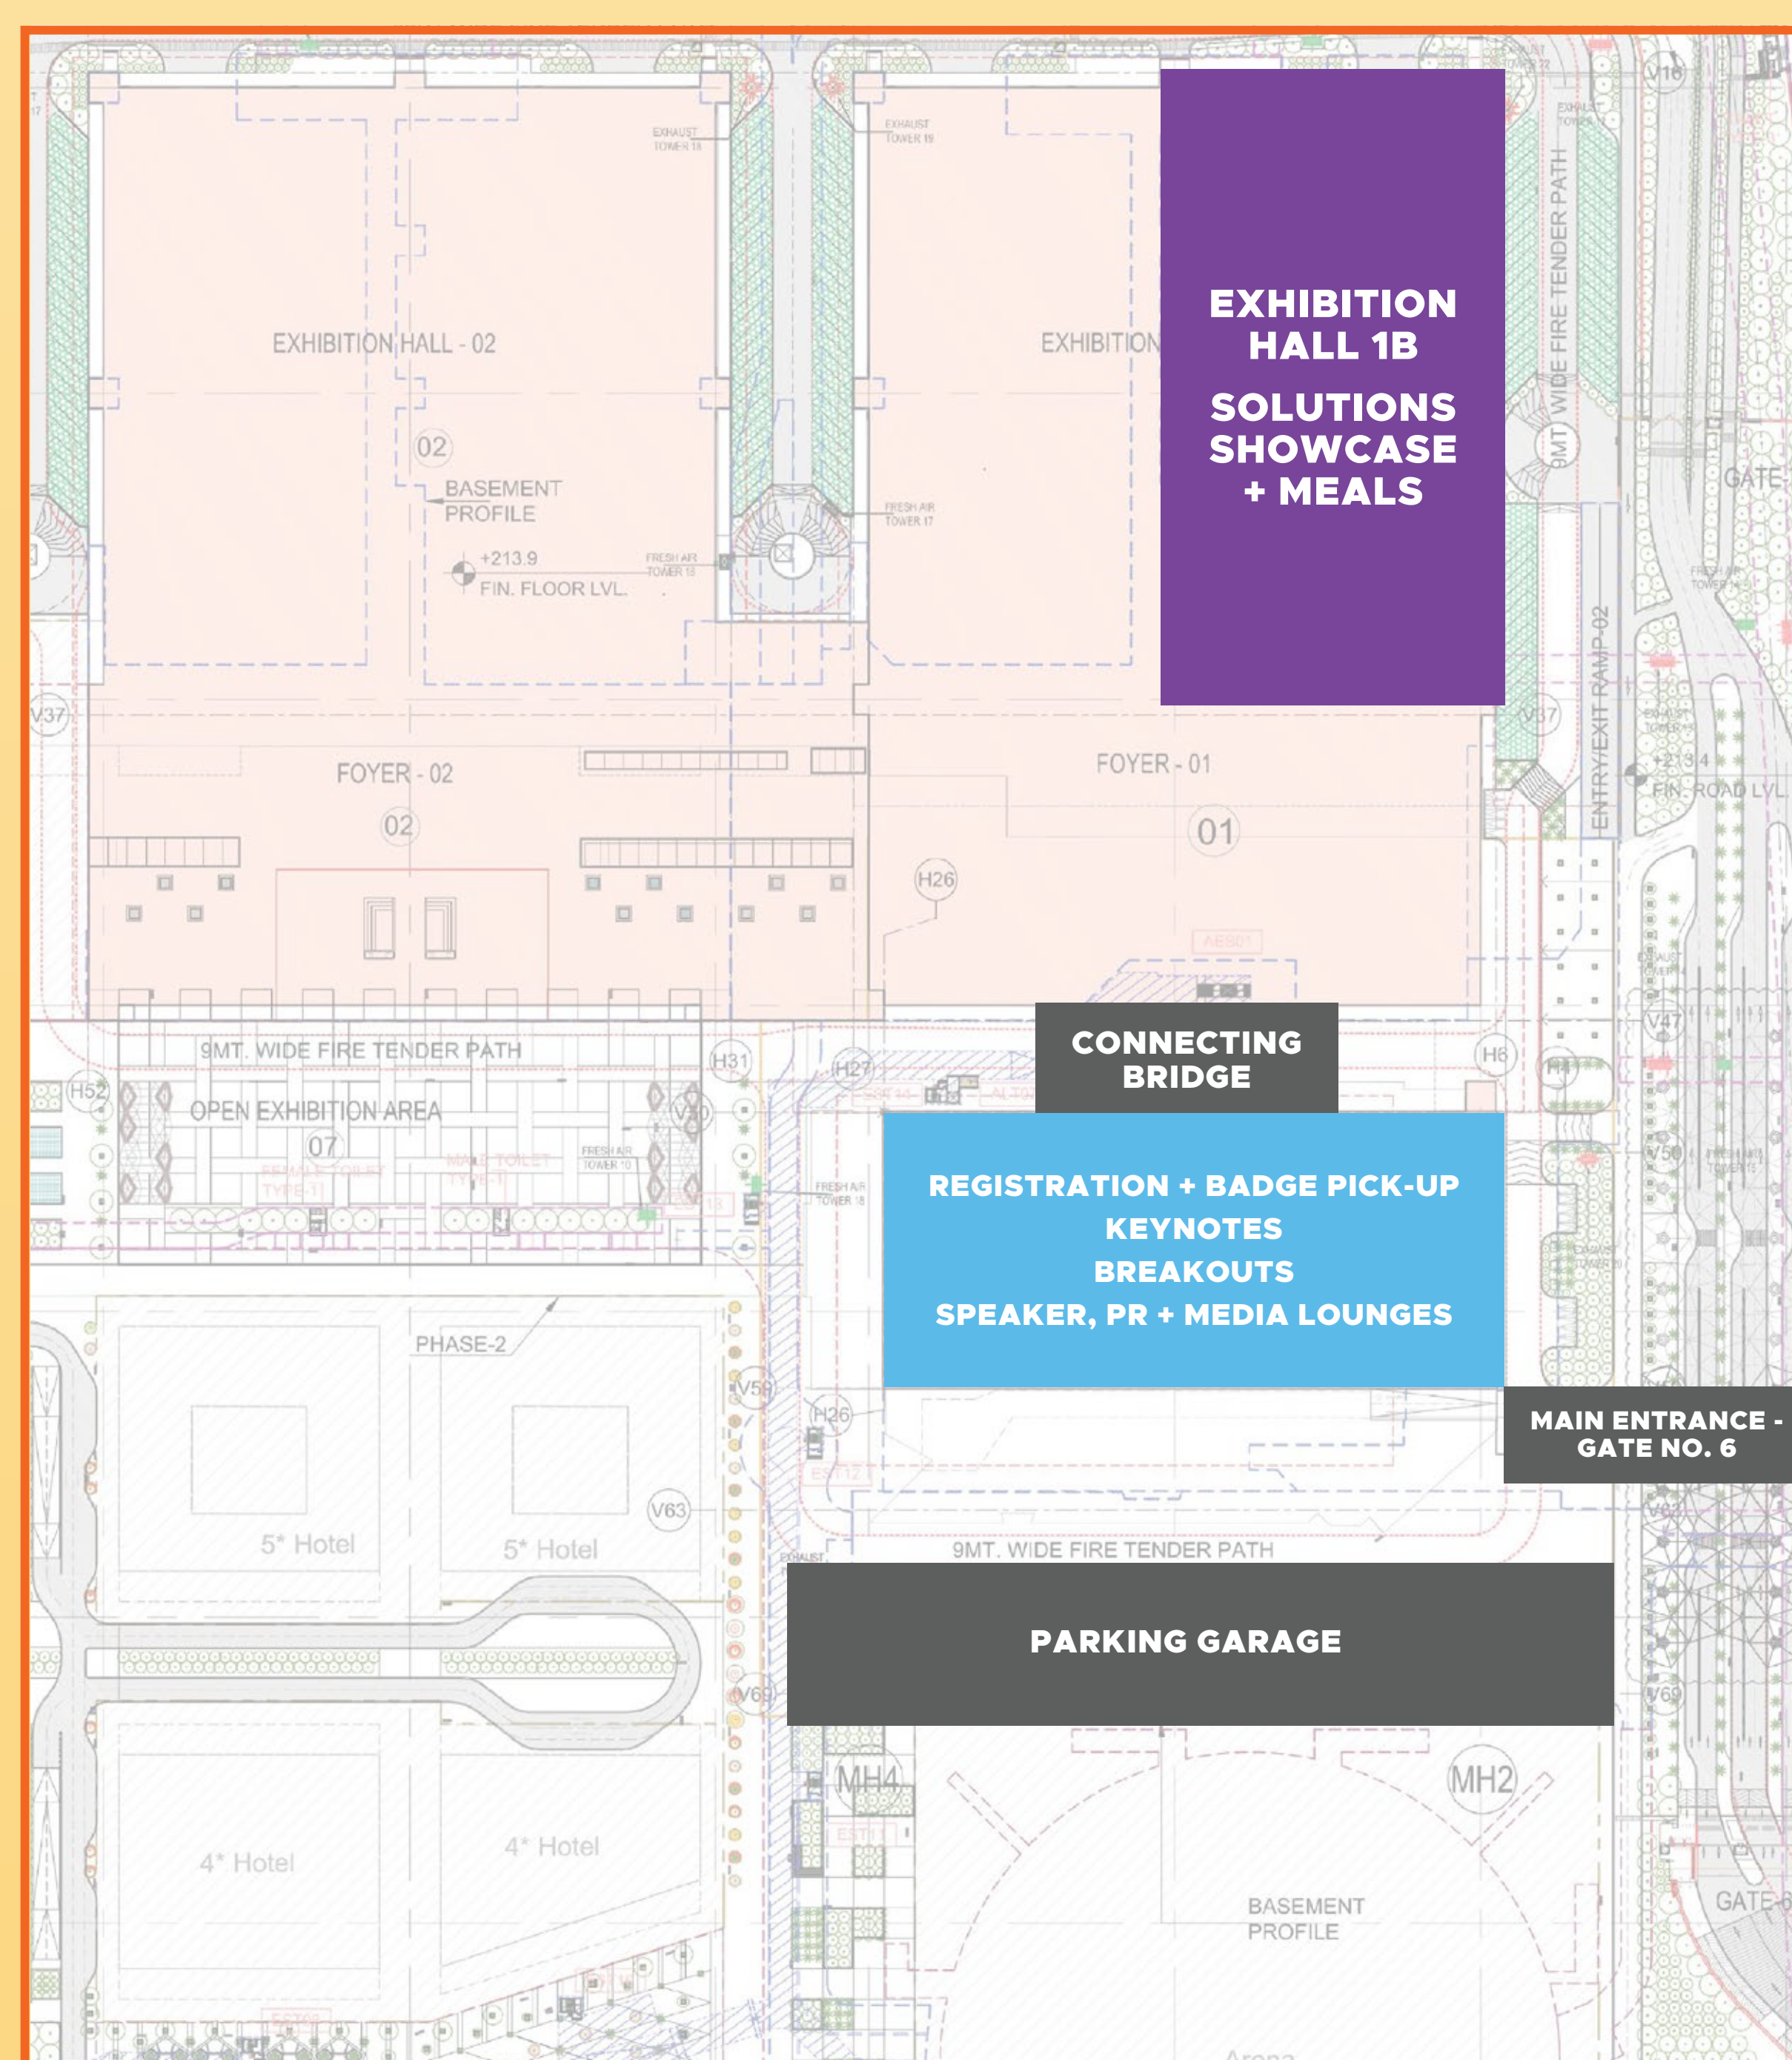

KubeCon

CloudNativeCon

India 2024

TOGETHER WE ACHIEVE

VENUE MAP

MAP KEY

- ELEVATOR
- ESCALATOR
- TOILETS
- ALL-GENDER TOILETS
- FIRST AID STATION
- KEYNOTE + BREAKOUT ROOM
- BREAKOUT ROOMS
- SPEAKER + MEDIA LOUNGES
- ONSITE RESOURCES
- SOLUTIONS SHOWCASE + MEALS
- REGISTRATION + BADGE PICK-UP

MORE RESOURCES!

LEVEL B1

GROUND FLOOR

LEVEL 2

LEVEL 3

LEVEL 1

AERIAL VIEW

LEVEL 4