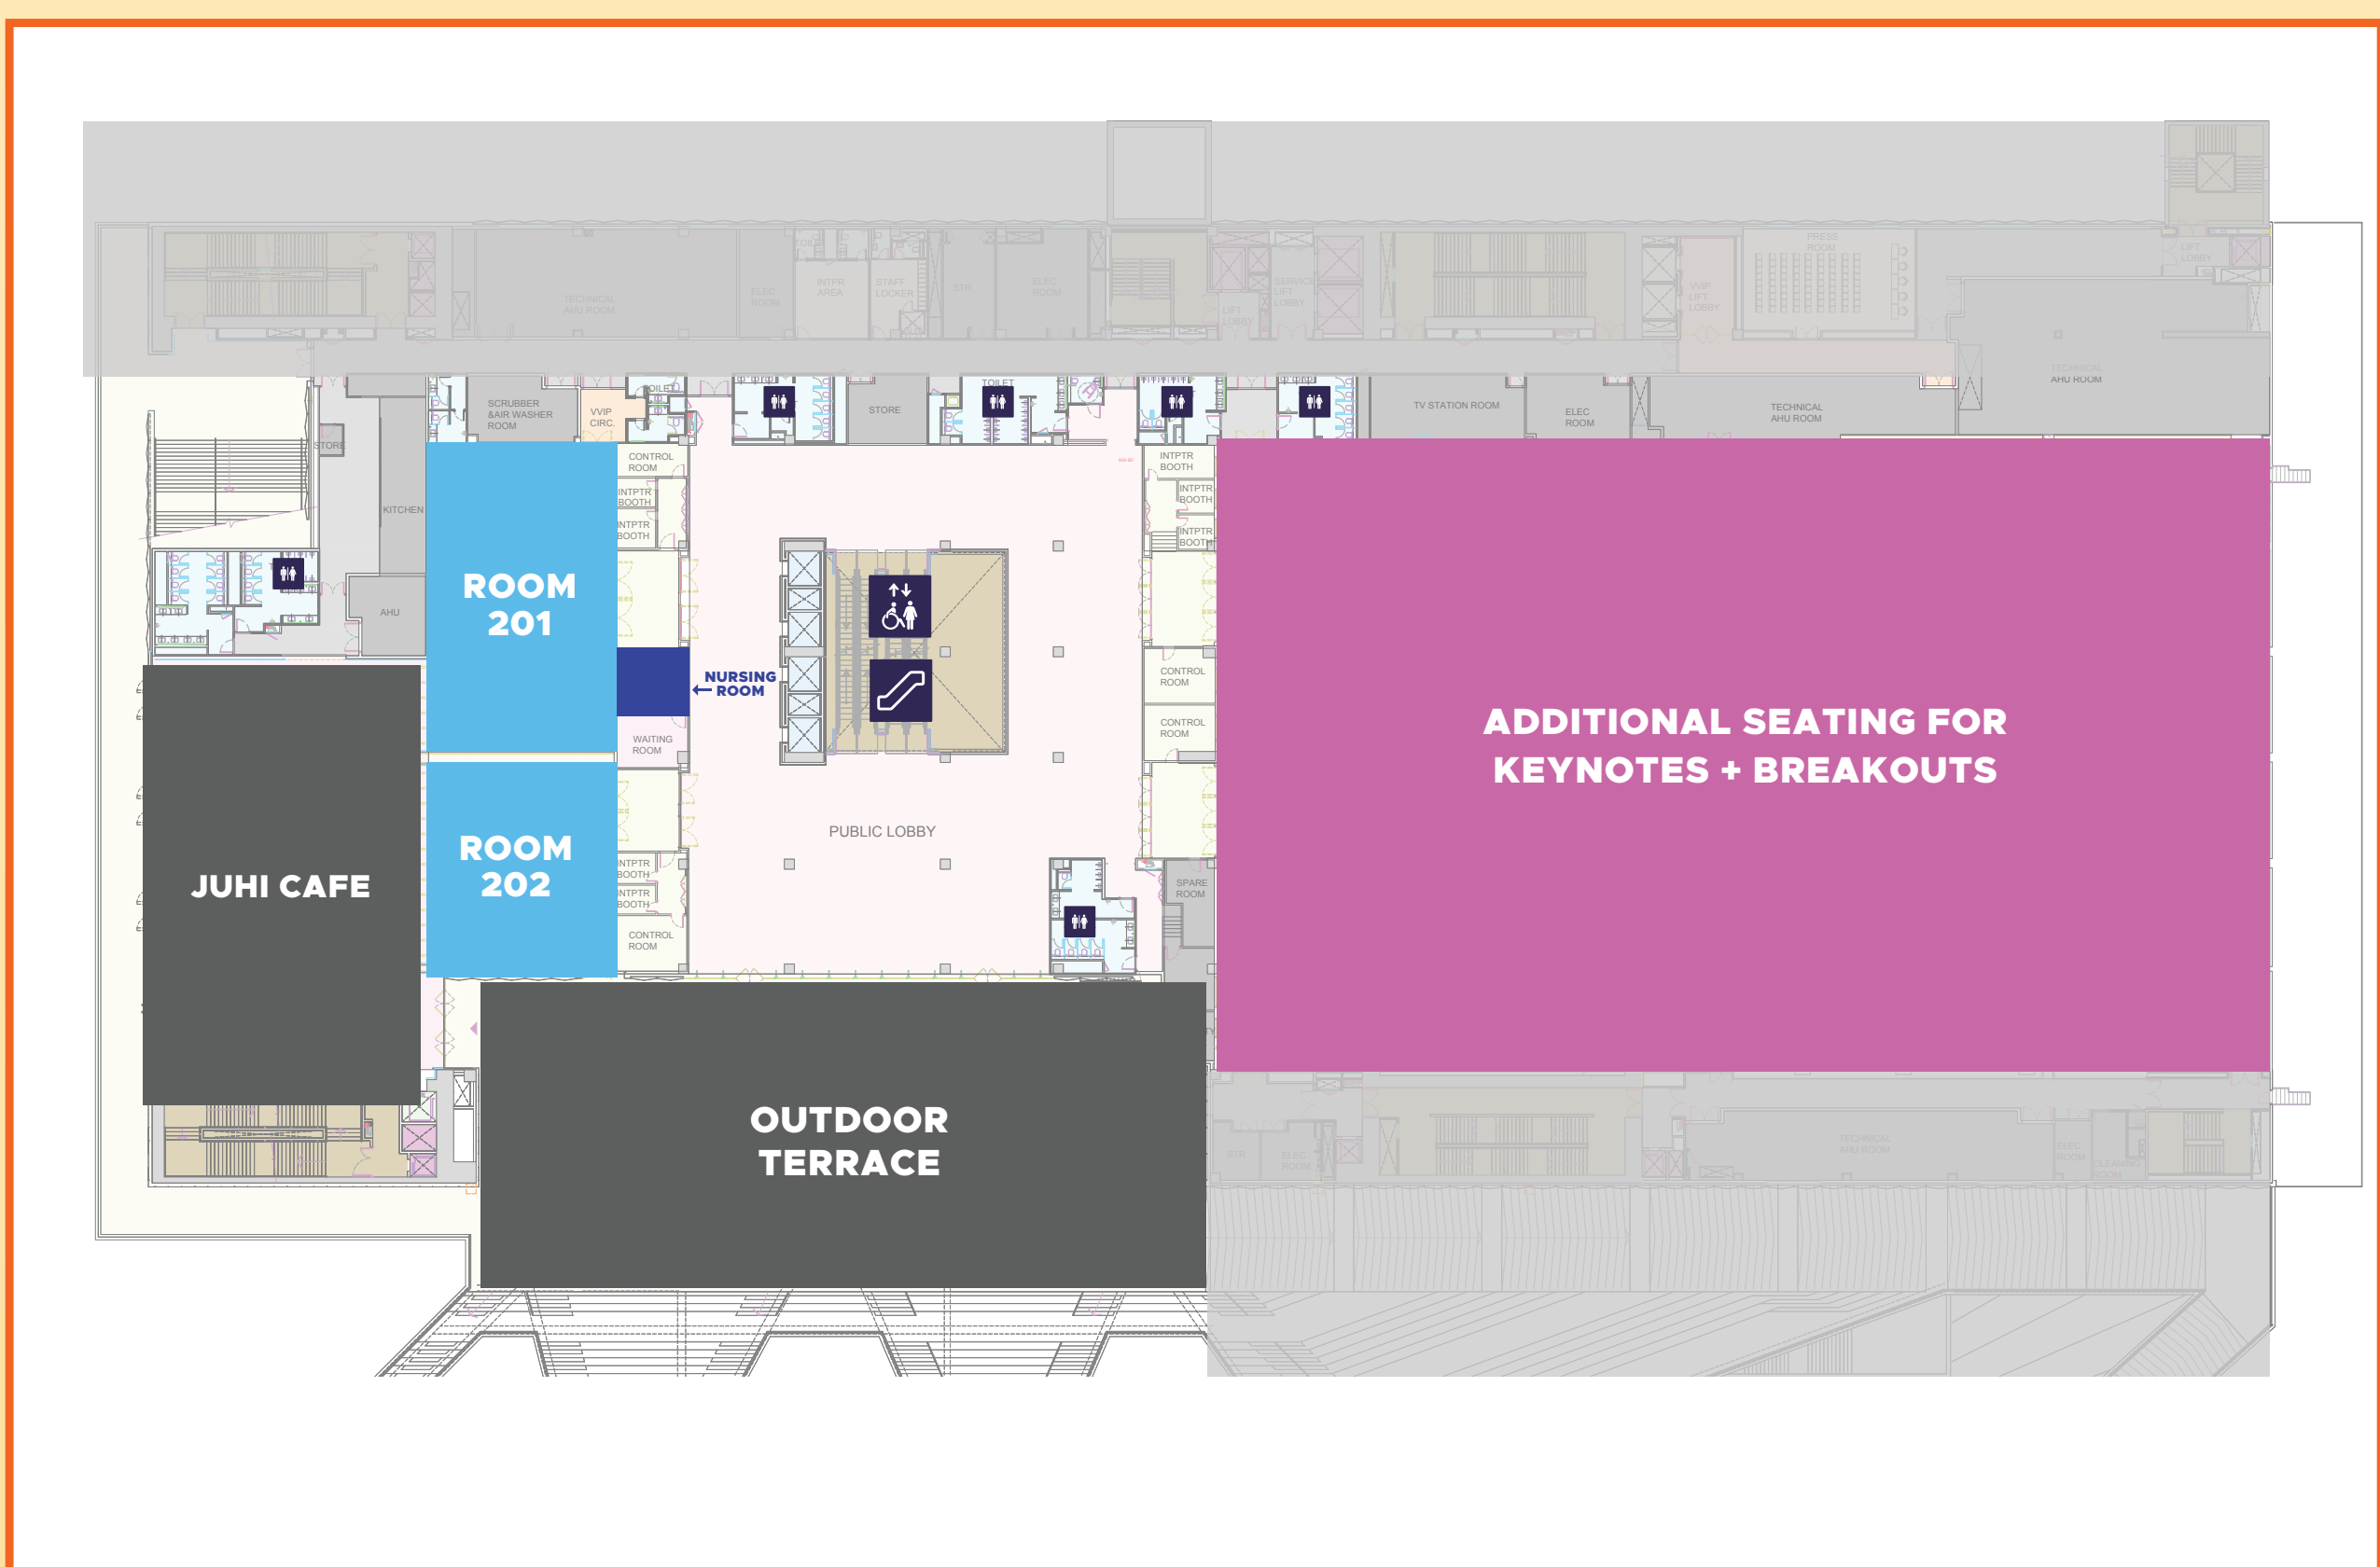

KubeCon

CloudNativeCon

India 2024

TOGETHER WE ACHIEVE

VENUE MAP

MAP KEY

- ELEVATOR
- ESCALATOR
- TOILETS
- ALL-GENDER TOILETS
- FIRST AID STATION
- KEYNOTE + BREAKOUT ROOM
- BREAKOUT ROOMS
- SPEAKER + MEDIA LOUNGES
- ONSITE RESOURCES
- SOLUTIONS SHOWCASE + MEALS
- REGISTRATION + BADGE PICK-UP

MORE RESOURCES!

LEVEL B1

GROUND FLOOR

LEVEL 2

LEVEL 3

LEVEL 1

AERIAL VIEW

LEVEL 4