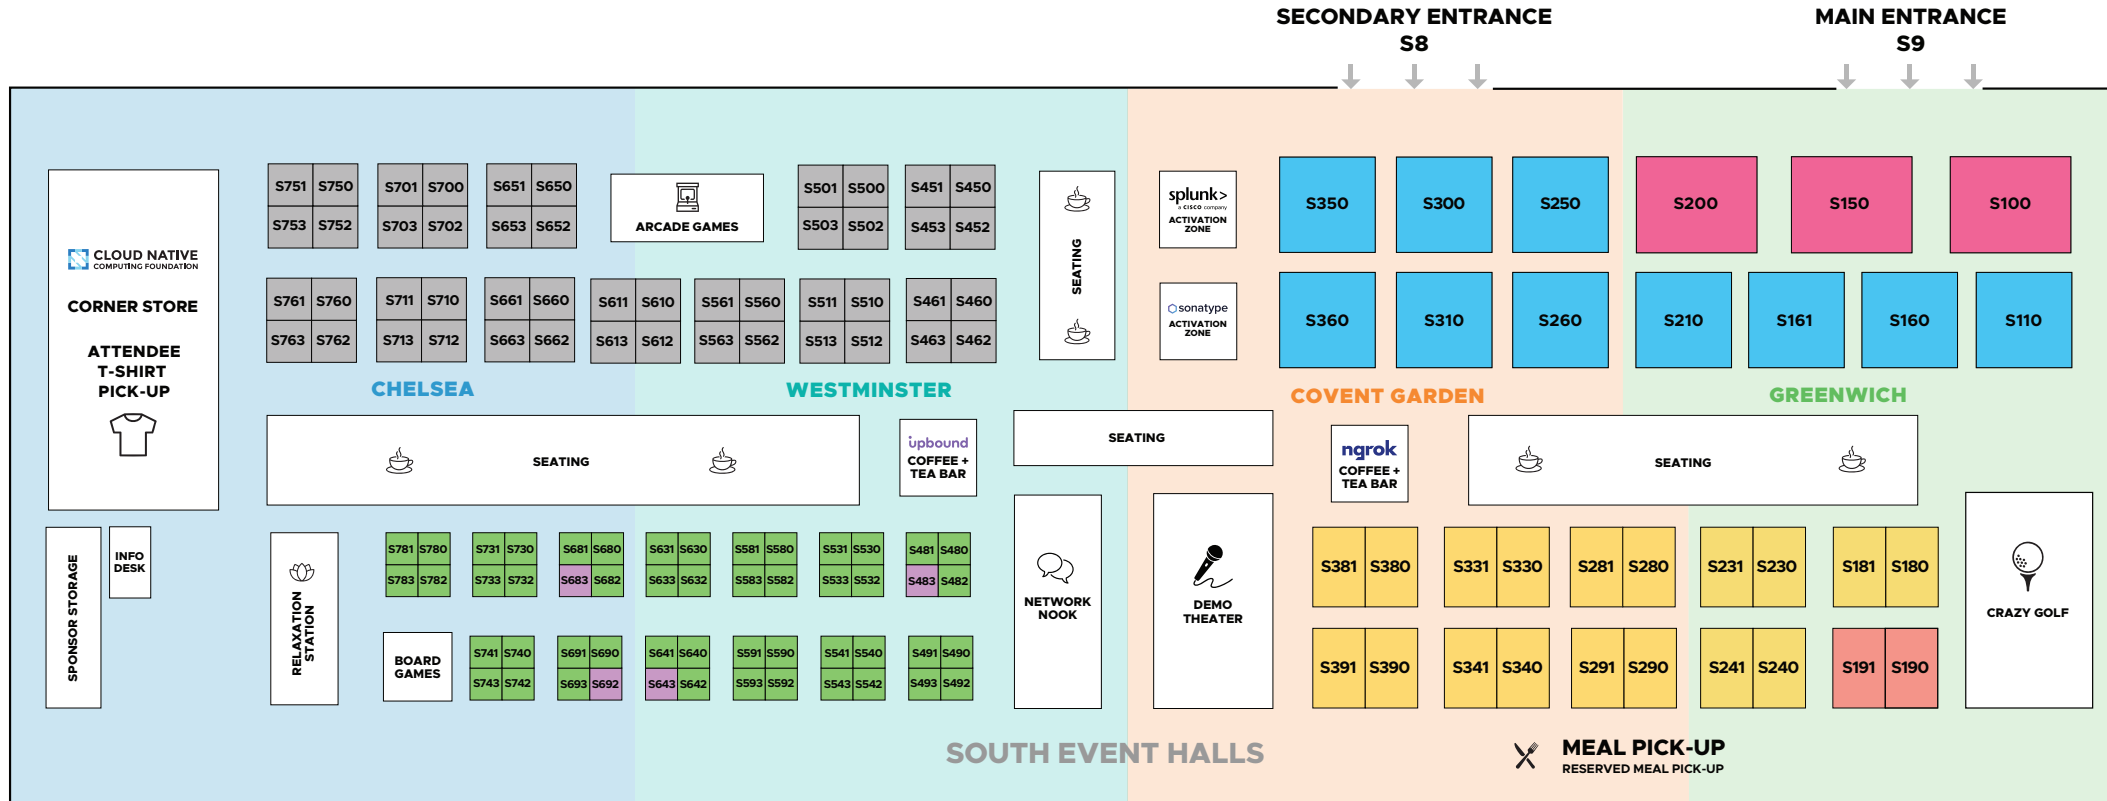

SPONSORSHIP LEVELS

- DIAMOND
- START-UP
- PLATINUM
- END USER
- GOLD
- MEDIA PARTNER
- SILVER

SCAN TO VIEW MAP

SCAN TO VIEW PROJECT PAVILION DIRECTORY

← TO PLATINUM SUITE + WEST ENTRANCE

BOULEVARD

TO ICC CAPITAL HALL, AUDITORIUM, SUITE, LOUNGE, AND PRINCE REGENT ROOMS →

↓ ↓
REGISTRATION S5